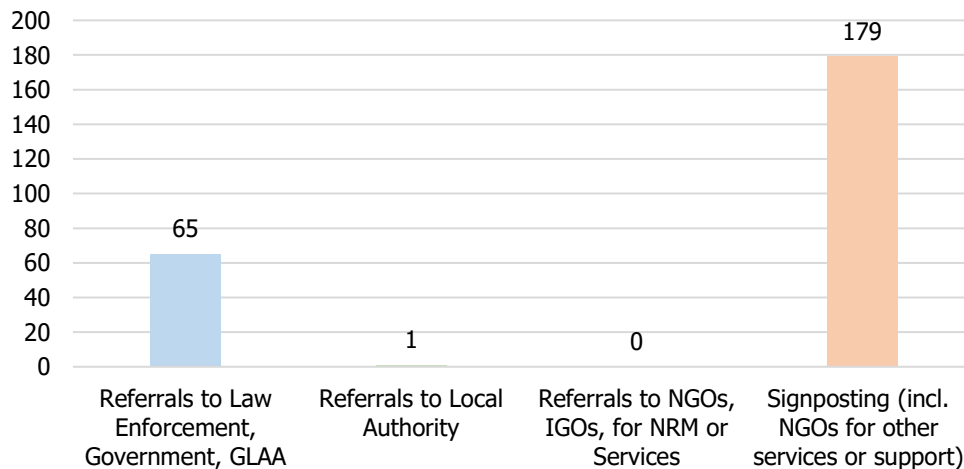

January 2021

424 Calls into the helpline - 08000 121 700

131 Online Reports - www.modernslaveryhelpline.org

3 App Submissions - Unseen App

372 Cases

88 Cases of Modern Slavery

139 Potential Victims of Modern Slavery Indicated

245 Referrals and Signposts

Referrals and Signposts

Disclaimer: This report represents a summary of the calls and reports received into the UK-wide Modern Slavery & Exploitation Helpline between 1st and 31st January 2021. It is not intended to provide a comprehensive assessment of modern slavery in the UK. The number of potential modern slavery cases and victims indicated are based on the information provided to the Helpline at the time of the contact. The Helpline does not corroborate or seek to prove the information provided.