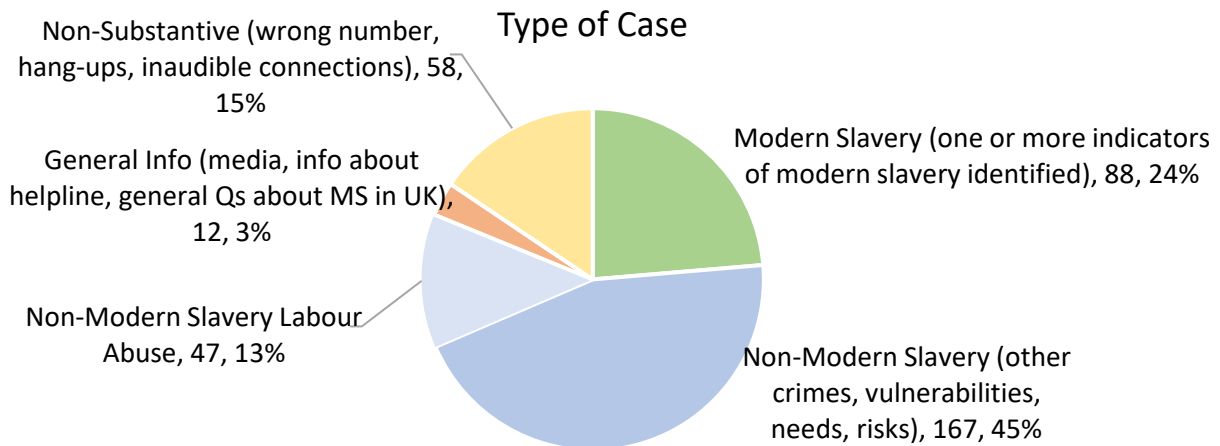

January 2021

424 Calls into the helpline - 08000 121 700

131 Online Reports - www.modernslaveryhelpline.org

3 App Submissions - Unseen App

372 Cases

88 Cases of Modern Slavery

139 Potential Victims of Modern Slavery Indicated

245 Referrals and Signposts

Referrals and Signposts

Disclaimer: This report represents a summary of the calls and reports received into the UK-wide Modern Slavery & Exploitation Helpline between 1st and 31st January 2021. It is not intended to provide a comprehensive assessment of modern slavery in the UK. The number of potential modern slavery cases and victims indicated are based on the information provided to the Helpline at the time of the contact. The Helpline does not corroborate or seek to prove the information provided.