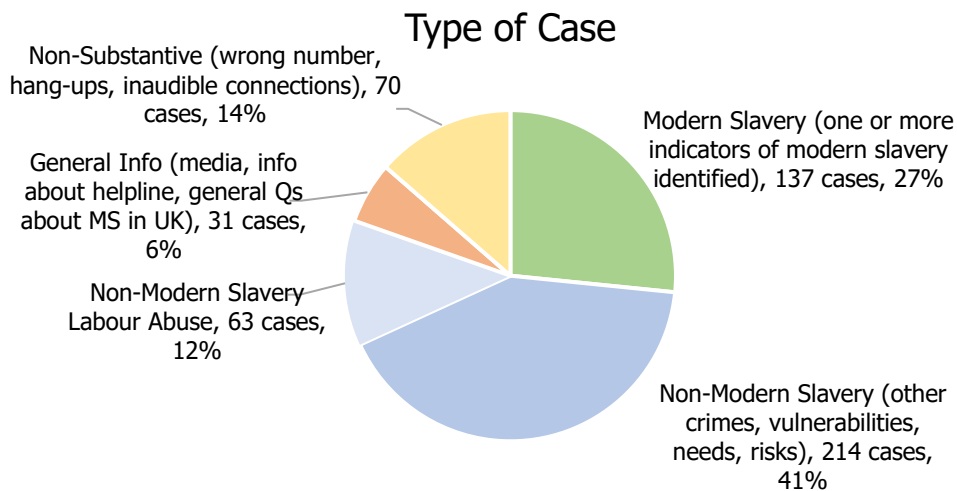

March 2021

513 Calls into the helpline - 08000 121 700

161 Online Reports - www.modernslaveryhelpline.org

1 App Submissions - Unseen App

515 Cases | **137** Cases of Modern Slavery

242 Potential Victims of Modern Slavery Indicated

359 Referrals and Signposts

Referrals and Signposts

Disclaimer: This report represents a summary of reports made to the UK-wide Modern Slavery & Exploitation Helpline between 1st and 31st March 2021. It is not intended to provide a comprehensive assessment of modern slavery in the UK. The number of potential modern slavery cases and victims indicated are based on the information provided to the Helpline at the time of the contact. The Helpline does not corroborate or seek to prove the information provided.