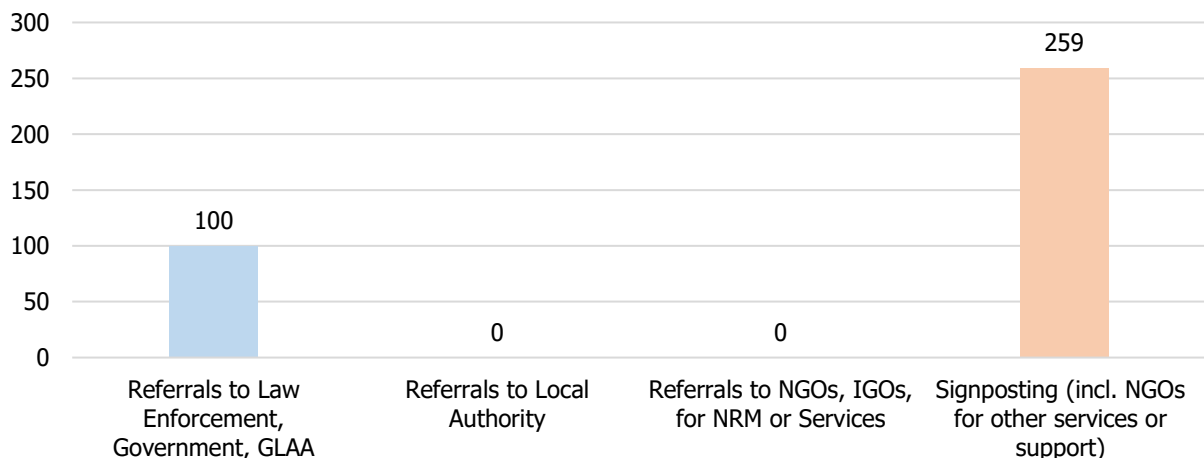

March 2021

513 Calls into the helpline - 08000 121 700

161 Online Reports - www.modernslaveryhelpline.org

1 App Submissions - Unseen App

515 Cases | **137** Cases of Modern Slavery

242 Potential Victims of Modern Slavery Indicated

359 Referrals and Signposts

Referrals and Signposts

Disclaimer: This report represents a summary of reports made to the UK-wide Modern Slavery & Exploitation Helpline between 1st and 31st March 2021. It is not intended to provide a comprehensive assessment of modern slavery in the UK. The number of potential modern slavery cases and victims indicated are based on the information provided to the Helpline at the time of the contact. The Helpline does not corroborate or seek to prove the information provided.