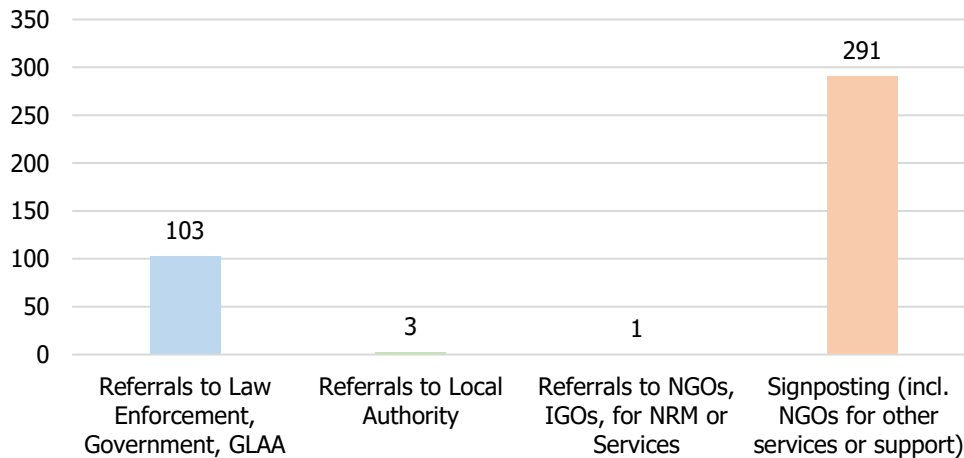

577 Calls into the helpline - 08000 121 700

217 Online Reports - www.modernslaveryhelpline.org

6 App Submissions - Unseen App

575 Cases

140 Cases of Modern Slavery

243 Potential Victims of Modern Slavery Indicated

398 Referrals and Signposts

Referrals and Signposts

Disclaimer: This report represents a summary of reports made to the UK-wide Modern Slavery & Exploitation Helpline between 1st and 30th April 2021. It is not intended to provide a comprehensive assessment of modern slavery in the UK. The numbers of potential modern slavery cases and victims indicated are based on the information provided to the Helpline at the time of the contact. The Helpline does not corroborate or seek to prove the information provided.