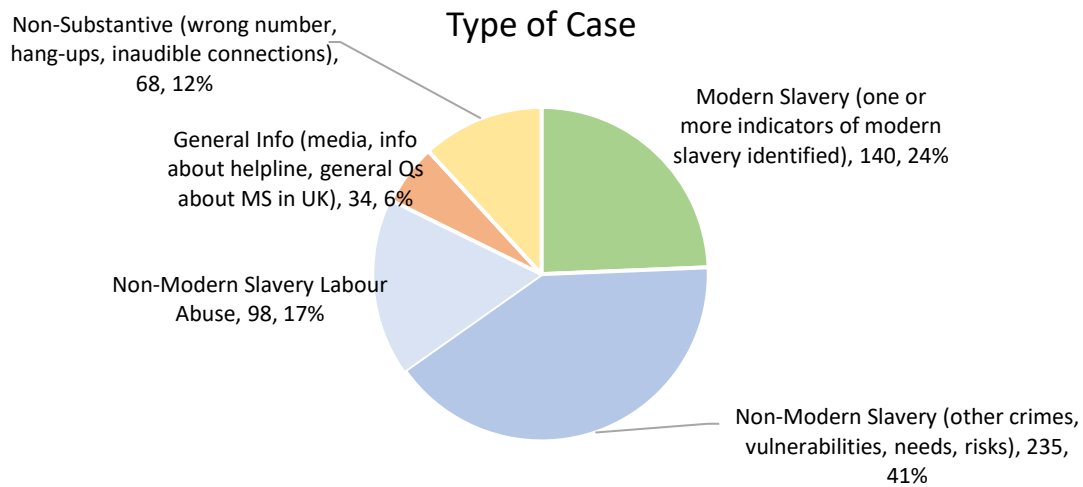

577 Calls into the helpline - 08000 121 700

217 Online Reports - www.modernslaveryhelpline.org

6 App Submissions - Unseen App

575 Cases

140 Cases of Modern Slavery

243 Potential Victims of Modern Slavery Indicated

398 Referrals and Signposts

Referrals and Signposts

Disclaimer: This report represents a summary of reports made to the UK-wide Modern Slavery & Exploitation Helpline between 1st and 30th April 2021. It is not intended to provide a comprehensive assessment of modern slavery in the UK. The numbers of potential modern slavery cases and victims indicated are based on the information provided to the Helpline at the time of the contact. The Helpline does not corroborate or seek to prove the information provided.