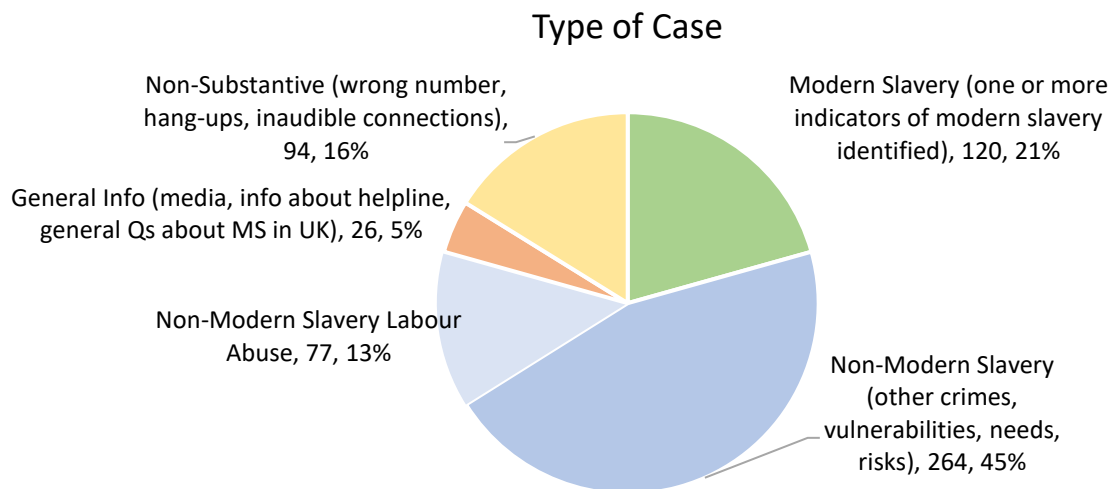

**632** Calls into the helpline - 08000 121 700

**192** Online Reports - [www.modernslaveryhelpline.org](http://www.modernslaveryhelpline.org)

**3** App Submissions - Unseen App

**581** Cases | **120** Cases of Modern Slavery

**307** Potential Victims of Modern Slavery Indicated

**582** Referrals and Signposts

### Referrals and Signposts

**Disclaimer:** This report represents a summary of the calls received into the UK-wide Modern Slavery & Exploitation Helpline between 1 and 31 July 2021. It is not intended to provide a comprehensive assessment of modern slavery in the UK. The number of potential modern slavery cases and victims indicated are based on the information provided to the Helpline at the time of the contact. The Helpline does not corroborate or seek to prove the information provided.