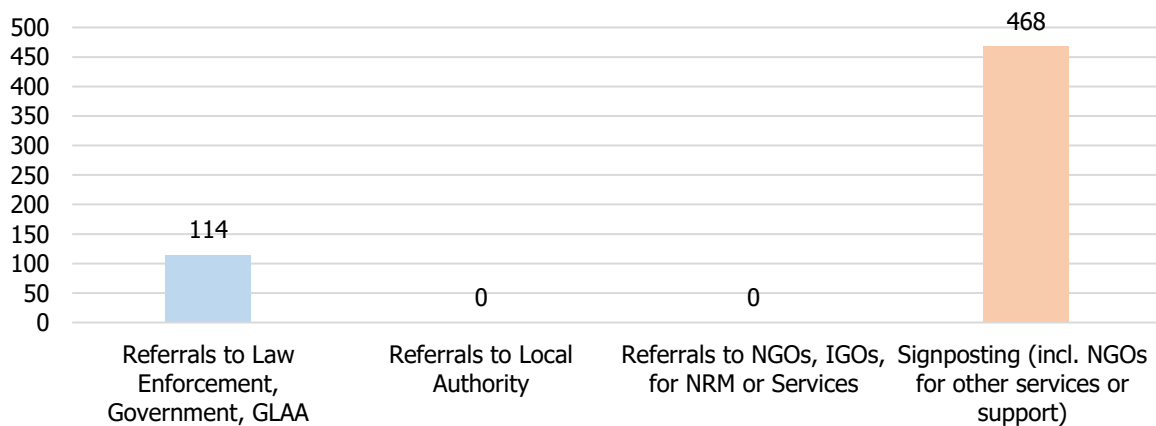

**632** Calls into the helpline - 08000 121 700

**192** Online Reports - [www.modernslaveryhelpline.org](http://www.modernslaveryhelpline.org)

**3** App Submissions - Unseen App

**581** Cases | **120** Cases of Modern Slavery

**307** Potential Victims of Modern Slavery Indicated

**582** Referrals and Signposts

### Referrals and Signposts

**Disclaimer:** This report represents a summary of the calls received into the UK-wide Modern Slavery & Exploitation Helpline between 1 and 31 July 2021. It is not intended to provide a comprehensive assessment of modern slavery in the UK. The number of potential modern slavery cases and victims indicated are based on the information provided to the Helpline at the time of the contact. The Helpline does not corroborate or seek to prove the information provided.