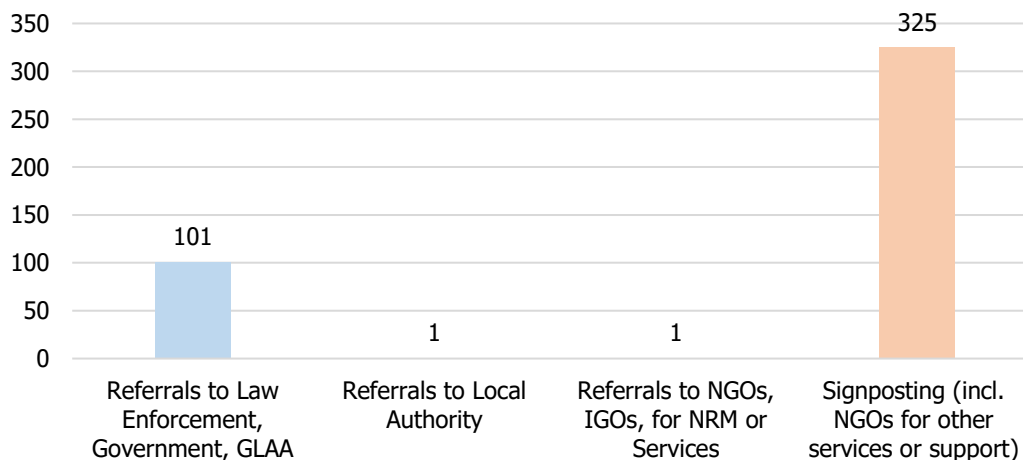

**581** Calls into the helpline - 08000 121 700

**184** Online Reports - [www.modernslaveryhelpline.org](http://www.modernslaveryhelpline.org)

**6** App Submissions - Unseen App

**558** Cases | **128** Cases of Modern Slavery

**222** Potential Victims of Modern Slavery Indicated

**428** Referrals and Signposts

### Referrals and Signposts

**Disclaimer:** This report represents a summary of the calls received into the UK-wide Modern Slavery & Exploitation Helpline between 1 and 30 June 2021. It is not intended to provide a comprehensive assessment of modern slavery in the UK. The number of potential modern slavery cases and victims indicated are based on the information provided to the Helpline at the time of the contact. The Helpline does not corroborate or seek to prove the information provided.