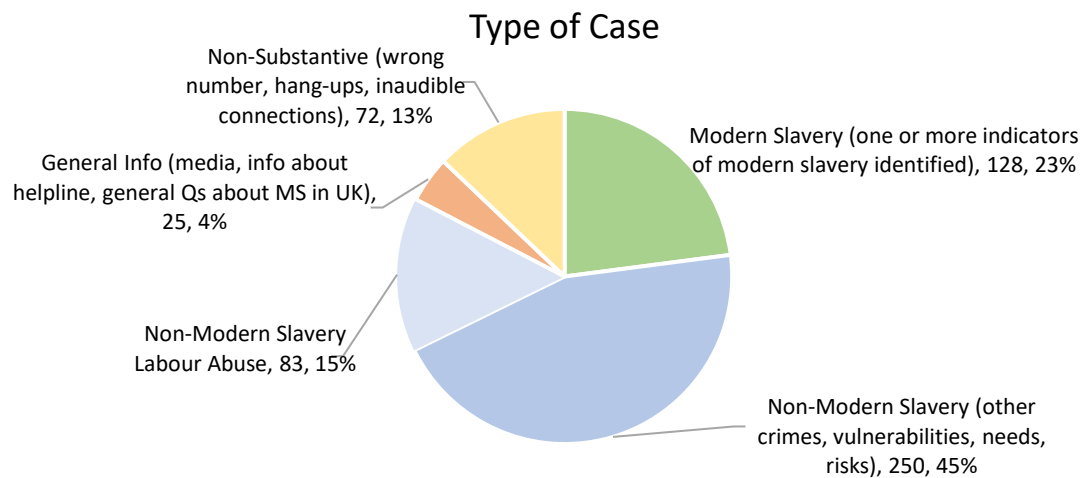

**581** Calls into the helpline - 08000 121 700

**184** Online Reports - [www.modernslaveryhelpline.org](http://www.modernslaveryhelpline.org)

**6** App Submissions - Unseen App

**558** Cases | **128** Cases of Modern Slavery

**222** Potential Victims of Modern Slavery Indicated

**428** Referrals and Signposts

### Referrals and Signposts

**Disclaimer:** This report represents a summary of the calls received into the UK-wide Modern Slavery & Exploitation Helpline between 1 and 30 June 2021. It is not intended to provide a comprehensive assessment of modern slavery in the UK. The number of potential modern slavery cases and victims indicated are based on the information provided to the Helpline at the time of the contact. The Helpline does not corroborate or seek to prove the information provided.