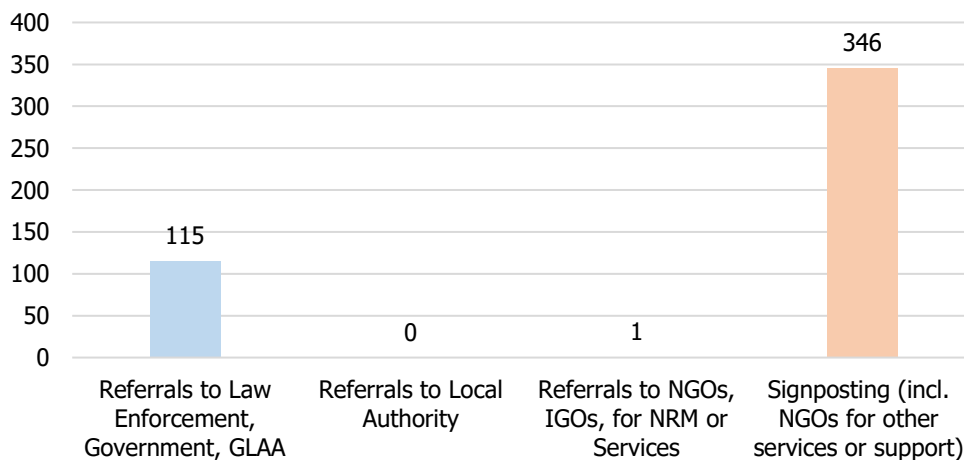

582 Calls into the helpline - 08000 121 700

197 Online Reports - www.modernslaveryhelpline.org

8 App Submissions - Unseen App

571 Cases

143 Cases of Modern Slavery

265 Potential Victims of Modern Slavery Indicated

462 Referrals and Signposts

Referrals and Signposts

Disclaimer: This report represents a summary of reports made to the UK-wide Modern Slavery & Exploitation Helpline between 1st and 31st May 2021. It is not intended to provide a comprehensive assessment of modern slavery in the UK. The numbers of potential modern slavery cases and victims indicated are based on the information provided to the Helpline at the time of the contact. The Helpline does not corroborate or seek to prove the information provided.