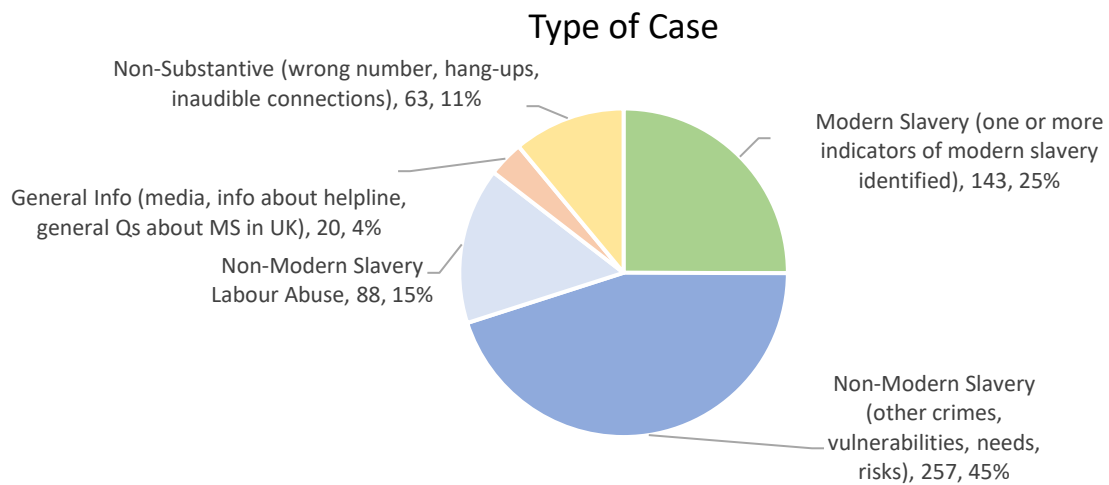

582 Calls into the helpline - 08000 121 700

197 Online Reports - www.modernslaveryhelpline.org

8 App Submissions - Unseen App

571 Cases

143 Cases of Modern Slavery

265 Potential Victims of Modern Slavery Indicated

462 Referrals and Signposts

Referrals and Signposts

Disclaimer: This report represents a summary of reports made to the UK-wide Modern Slavery & Exploitation Helpline between 1st and 31st May 2021. It is not intended to provide a comprehensive assessment of modern slavery in the UK. The numbers of potential modern slavery cases and victims indicated are based on the information provided to the Helpline at the time of the contact. The Helpline does not corroborate or seek to prove the information provided.