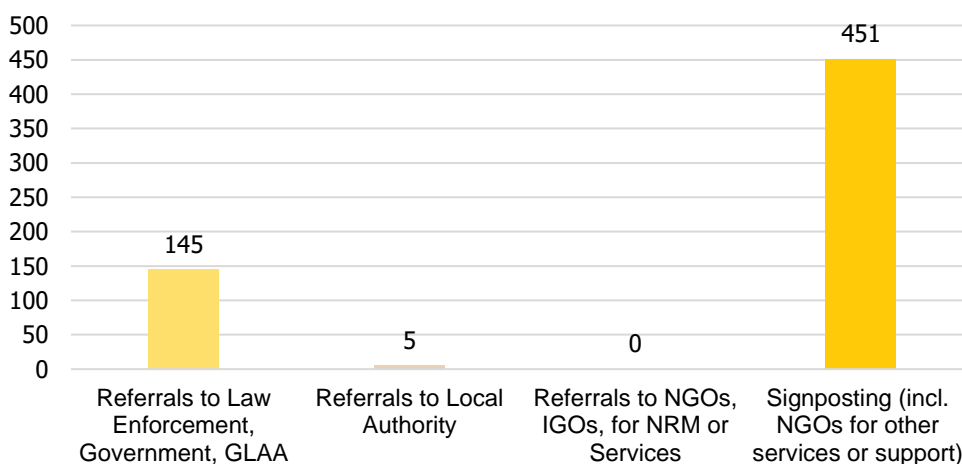

**476** Calls into the helpline - 08000 121 700

**179** Online Reports - [www.modernslaveryhelpline.org](http://www.modernslaveryhelpline.org)

**5** App Submissions - Unseen App

**495** Cases | **161** Cases of Modern Slavery

**440** Potential Victims of Modern Slavery Indicated

**601** Referrals and Signposts

## Referrals and Signposts

**Disclaimer:** This report represents a summary of the calls received into the UK-wide Modern Slavery & Exploitation Helpline between 1 and 31 December 2021. It is not intended to provide a comprehensive assessment of modern slavery in the UK. The number of potential modern slavery cases and victims indicated are based on the information provided to the Helpline at the time of the contact. The Helpline does not corroborate or seek to prove the information provided.