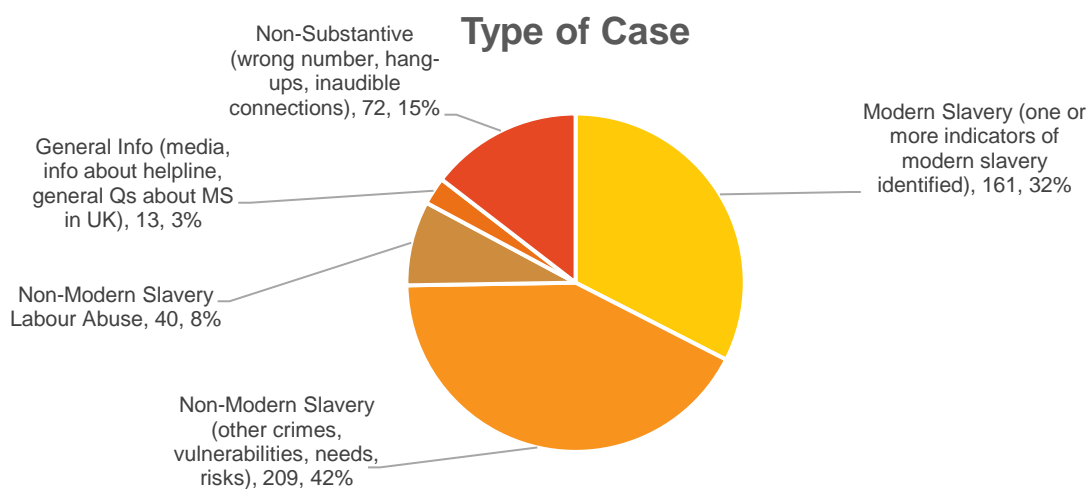

**476** Calls into the helpline - 08000 121 700

**179** Online Reports - [www.modernslaveryhelpline.org](http://www.modernslaveryhelpline.org)

**5** App Submissions - Unseen App

**495** Cases | **161** Cases of Modern Slavery

**440** Potential Victims of Modern Slavery Indicated

**601** Referrals and Signposts

## Referrals and Signposts

**Disclaimer:** This report represents a summary of the calls received into the UK-wide Modern Slavery & Exploitation Helpline between 1 and 31 December 2021. It is not intended to provide a comprehensive assessment of modern slavery in the UK. The number of potential modern slavery cases and victims indicated are based on the information provided to the Helpline at the time of the contact. The Helpline does not corroborate or seek to prove the information provided.