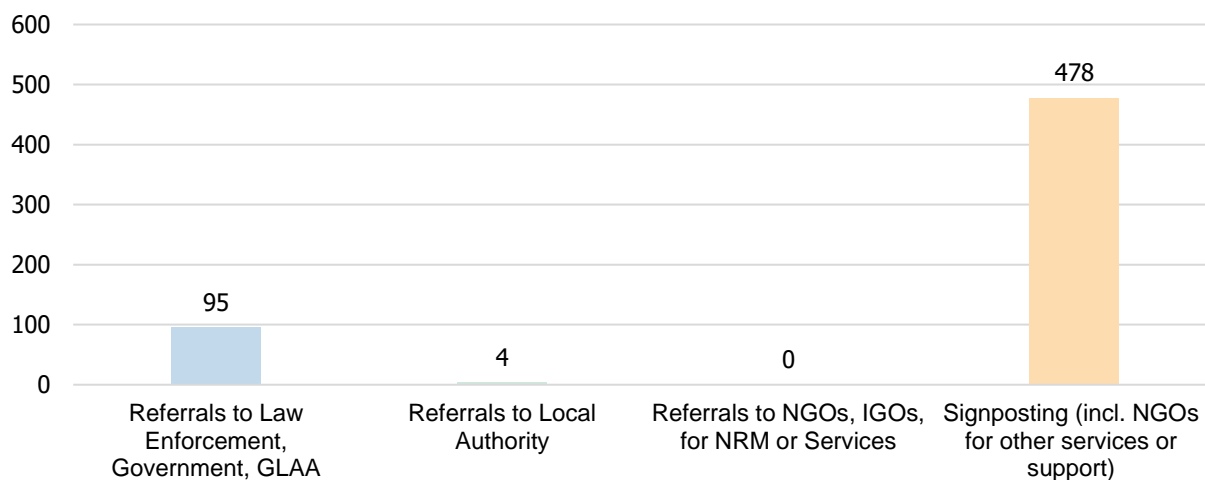

# November 2021

**511** Calls into the helpline - 08000 121 700

**174** Online Reports - [www.modernslaveryhelpline.org](http://www.modernslaveryhelpline.org)

**5** App Submissions - Unseen App

**526** Cases

**129** Cases of Modern Slavery

**234** Potential Victims of Modern Slavery Indicated

**577** Referrals and Signposts

## Referrals and Signposts

**Disclaimer:** This report represents a summary of the calls received into the UK-wide Modern Slavery & Exploitation Helpline between 1 and 30 November 2021. It is not intended to provide a comprehensive assessment of modern slavery in the UK. The number of potential modern slavery cases and victims indicated are based on the information provided to the Helpline at the time of the contact. The Helpline does not corroborate or seek to prove the information provided.