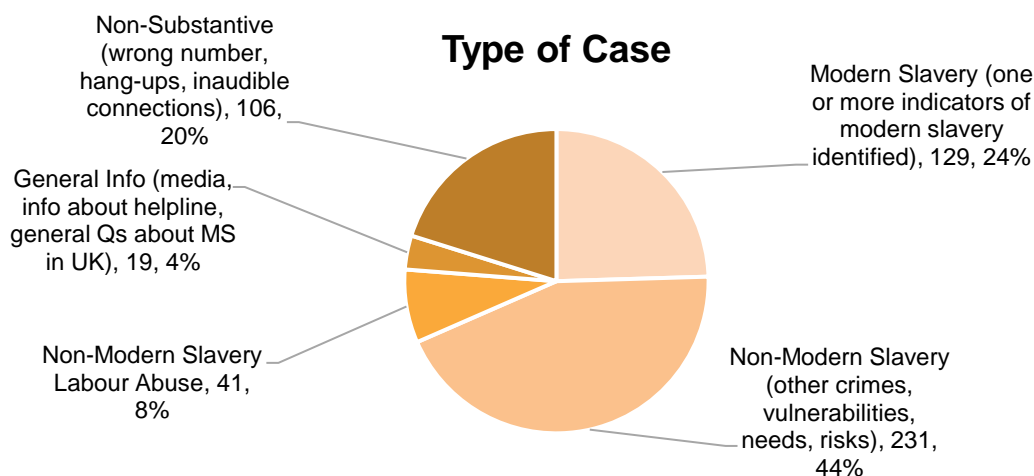

# November 2021

**511** Calls into the helpline - 08000 121 700

**174** Online Reports - [www.modernslaveryhelpline.org](http://www.modernslaveryhelpline.org)

**5** App Submissions - Unseen App

**526** Cases

**129** Cases of Modern Slavery

**234** Potential Victims of Modern Slavery Indicated

**577** Referrals and Signposts

## Referrals and Signposts

**Disclaimer:** This report represents a summary of the calls received into the UK-wide Modern Slavery & Exploitation Helpline between 1 and 30 November 2021. It is not intended to provide a comprehensive assessment of modern slavery in the UK. The number of potential modern slavery cases and victims indicated are based on the information provided to the Helpline at the time of the contact. The Helpline does not corroborate or seek to prove the information provided.