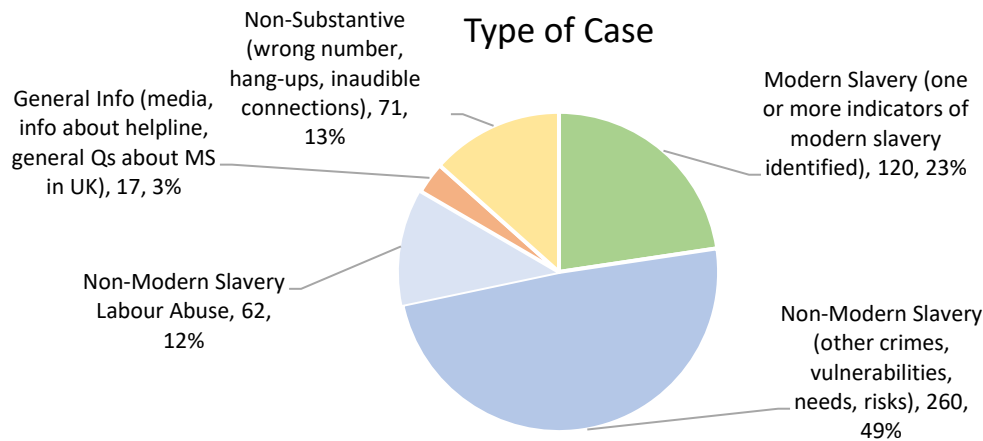

# September 2021

**502** Calls into the helpline - 08000 121 700

**187** Online Reports - [www.modernslaveryhelpline.org](http://www.modernslaveryhelpline.org)

**3** App Submissions - Unseen App

**530** Cases | **120** Cases of Modern Slavery

**216** Potential Victims of Modern Slavery Indicated

**460** Referrals and Signposts

## Referrals and Signposts

**Disclaimer:** This report represents a summary of the calls received into the UK-wide Modern Slavery & Exploitation Helpline between 01 and 30th September 2021. It is not intended to provide a comprehensive assessment of modern slavery in the UK. The number of potential modern slavery cases and victims indicated are based on the information provided to the Helpline at the time of the contact. The Helpline does not corroborate or seek to prove the information provided.