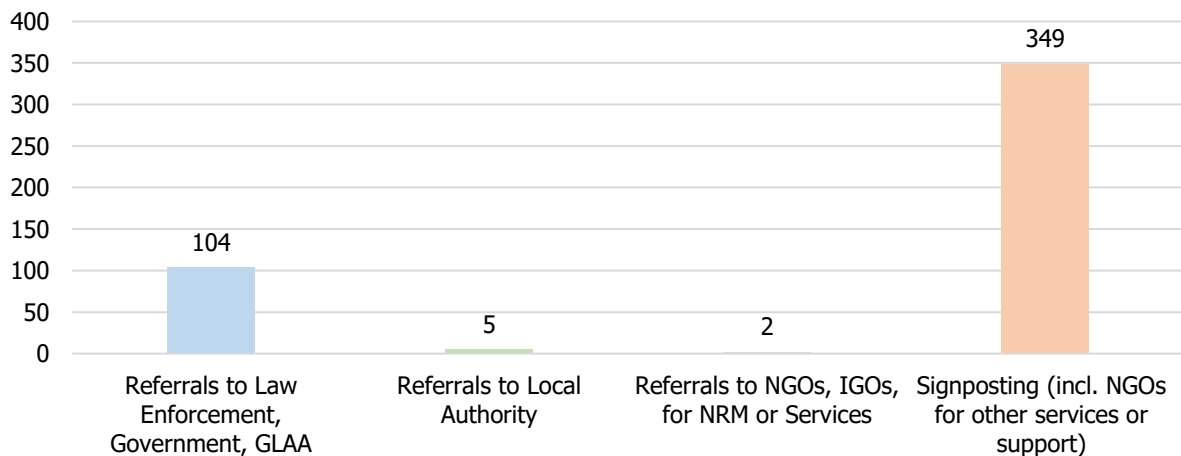

# September 2021

**502** Calls into the helpline - 08000 121 700

**187** Online Reports - [www.modernslaveryhelpline.org](http://www.modernslaveryhelpline.org)

**3** App Submissions - Unseen App

**530** Cases | **120** Cases of Modern Slavery

**216** Potential Victims of Modern Slavery Indicated

**460** Referrals and Signposts

## Referrals and Signposts

**Disclaimer:** This report represents a summary of the calls received into the UK-wide Modern Slavery & Exploitation Helpline between 01 and 30th September 2021. It is not intended to provide a comprehensive assessment of modern slavery in the UK. The number of potential modern slavery cases and victims indicated are based on the information provided to the Helpline at the time of the contact. The Helpline does not corroborate or seek to prove the information provided.