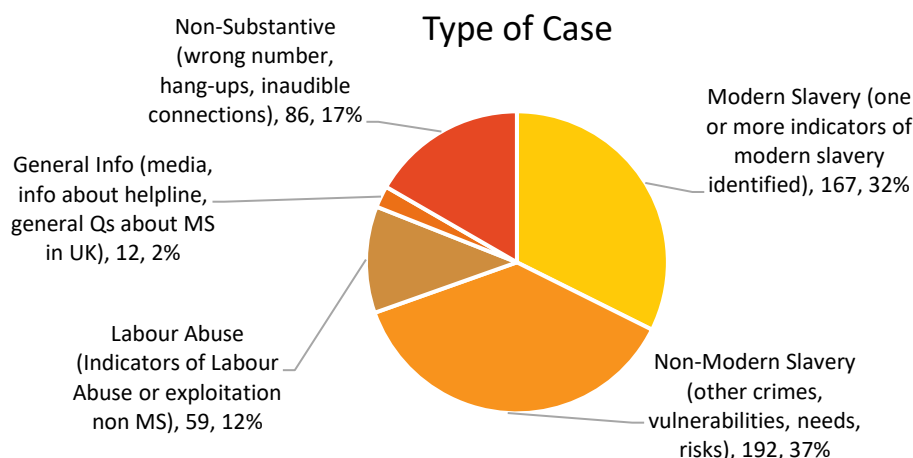

603 Calls into the helpline - 08000 121 700

147 Online Reports - www.modernslaveryhelpline.org

7 App Submissions - Unseen App

516 Cases | **167** Cases of Modern Slavery

347 Potential Victims of Modern Slavery indicated

180 Potential Victims of Labour Abuse indicated

707 Referrals and Signposts

Referrals and Signposts

Disclaimer: This report represents a summary of the calls received into the UK-wide Modern Slavery & Exploitation Helpline between 1 and 31 January 2022. It is not intended to provide a comprehensive assessment of modern slavery in the UK. The number of potential modern slavery cases and victims indicated are based on the information provided to the Helpline at the time of the contact. The Helpline does not corroborate or seek to prove the information provided.