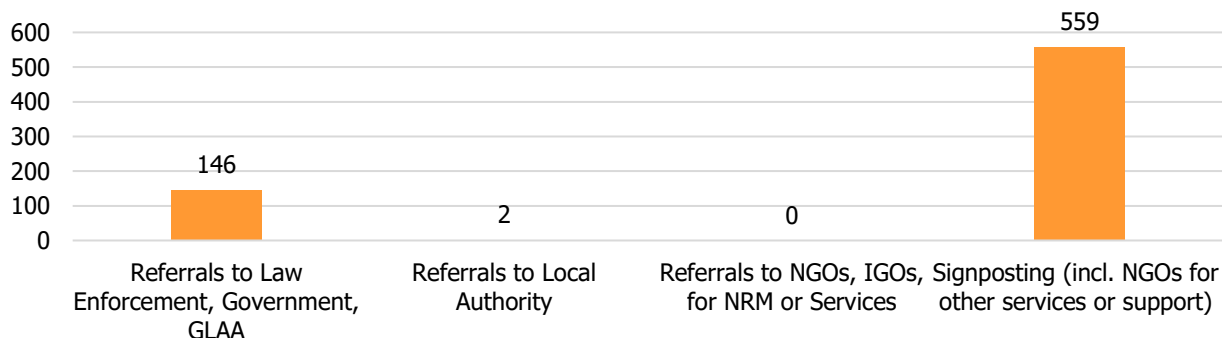

603 Calls into the helpline - 08000 121 700

147 Online Reports - www.modernslaveryhelpline.org

7 App Submissions - Unseen App

516 Cases | **167** Cases of Modern Slavery

347 Potential Victims of Modern Slavery indicated

180 Potential Victims of Labour Abuse indicated

707 Referrals and Signposts

Referrals and Signposts

Disclaimer: This report represents a summary of the calls received into the UK-wide Modern Slavery & Exploitation Helpline between 1 and 31 January 2022. It is not intended to provide a comprehensive assessment of modern slavery in the UK. The number of potential modern slavery cases and victims indicated are based on the information provided to the Helpline at the time of the contact. The Helpline does not corroborate or seek to prove the information provided.