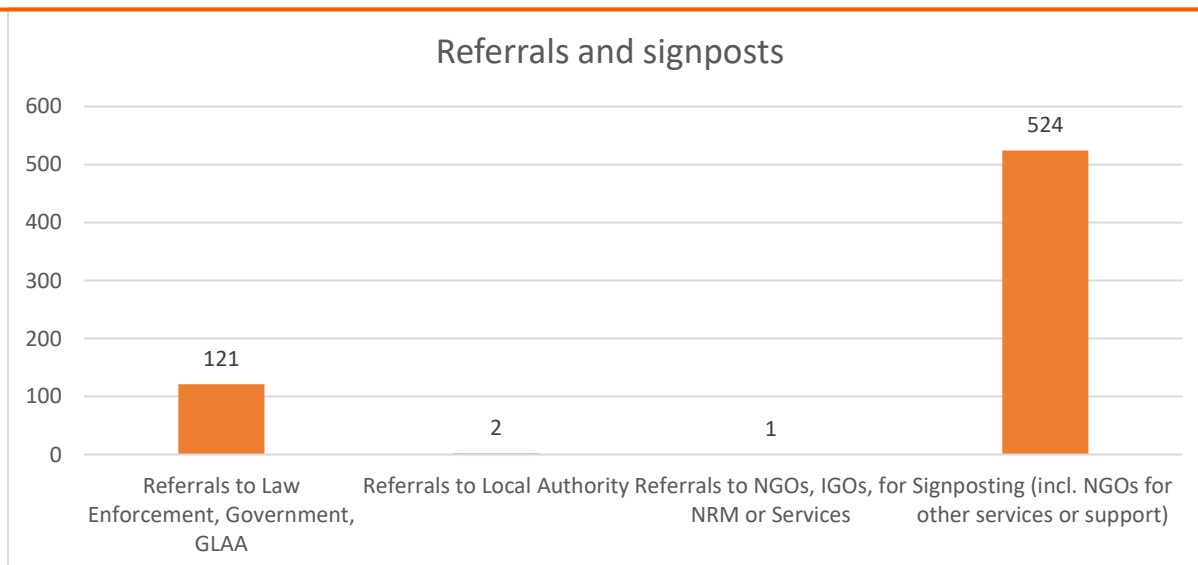

518 Calls into the helpline - 08000 121 700

126 Online Reports - www.modernslaveryhelpline.org

6 App Submissions - Unseen App

447 Cases

170 Cases of Modern Slavery

309 Potential Victims of Modern Slavery Indicated

648 Referrals and Signposts

Disclaimer: This report represents a summary of the calls received into the UK-wide Modern Slavery & Exploitation Helpline between 1 and 28 February 2022. It is not intended to provide a comprehensive assessment of modern slavery in the UK. The number of potential modern slavery cases and victims indicated are based on the information provided to the Helpline at the time of the contact. The Helpline does not corroborate or seek to prove the information provided.