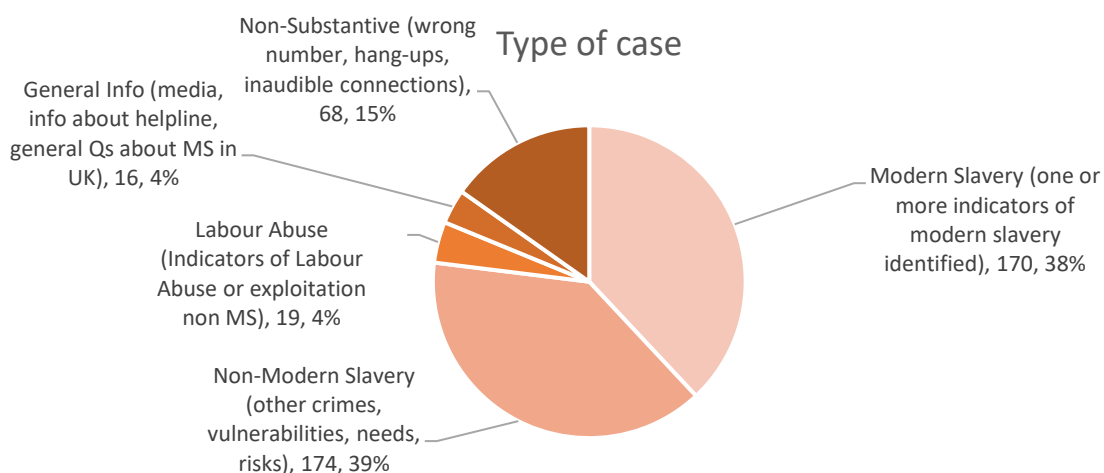

518 Calls into the helpline - 08000 121 700

126 Online Reports - www.modernslaveryhelpline.org

6 App Submissions - Unseen App

447 Cases

170 Cases of Modern Slavery

309 Potential Victims of Modern Slavery Indicated

648 Referrals and Signposts

Disclaimer: This report represents a summary of the calls received into the UK-wide Modern Slavery & Exploitation Helpline between 1 and 28 February 2022. It is not intended to provide a comprehensive assessment of modern slavery in the UK. The number of potential modern slavery cases and victims indicated are based on the information provided to the Helpline at the time of the contact. The Helpline does not corroborate or seek to prove the information provided.