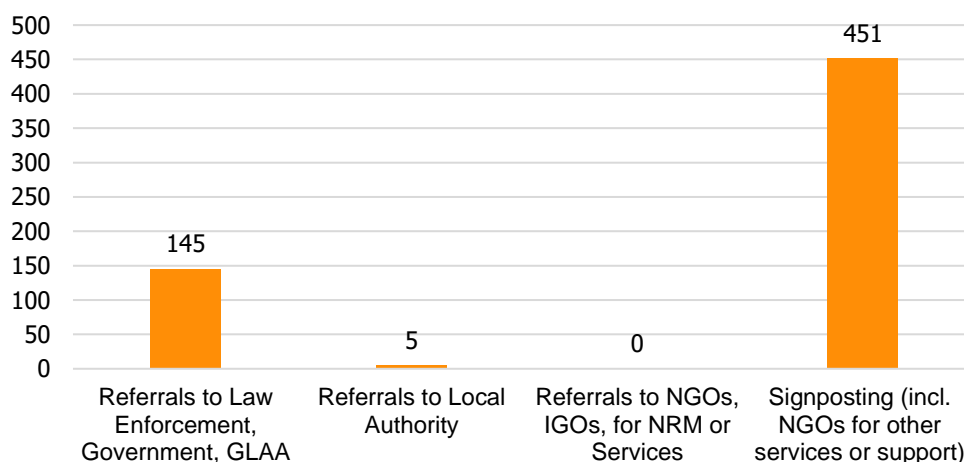

**476** Calls into the Helpline - 08000 121 700

**179** Online reports - [www.modernslaveryhelpline.org](http://www.modernslaveryhelpline.org)

**5** App submissions - Unseen app

**495** Cases

**161** Cases of modern slavery

## type of case

**440** Potential victims of modern slavery indicated

**601** Referrals and signposts

## referrals and signposts

**Disclaimer:** This report represents a summary of the calls received into the UK-wide Modern Slavery & Exploitation Helpline between 1 and 31 December 2021. It is not intended to provide a comprehensive assessment of modern slavery in the UK. The number of potential modern slavery cases and victims indicated are based on the information provided to the Helpline at the time of the contact. The Helpline does not corroborate or seek to prove the information provided.