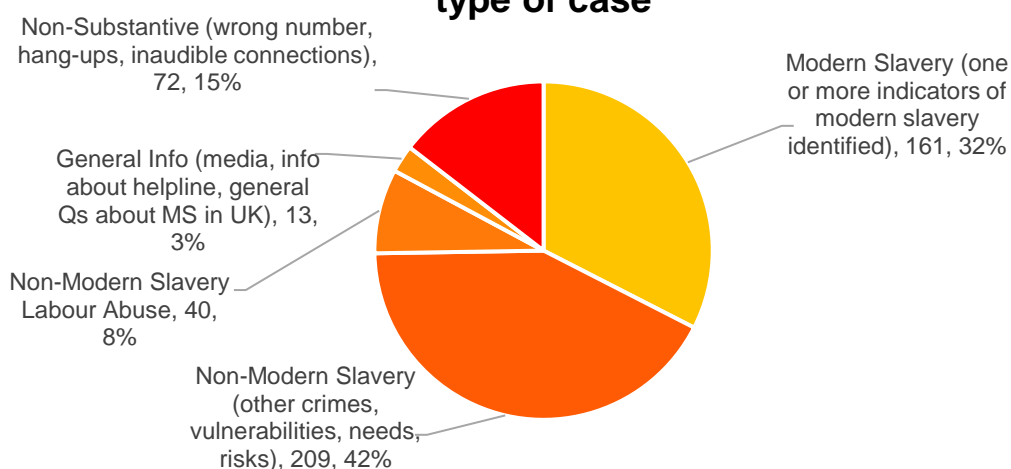

**476** Calls into the Helpline - 08000 121 700

**179** Online reports - [www.modernslaveryhelpline.org](http://www.modernslaveryhelpline.org)

**5** App submissions - Unseen app

**495** Cases

**161** Cases of modern slavery

## type of case

**440** Potential victims of modern slavery indicated

**601** Referrals and signposts

## referrals and signposts

**Disclaimer:** This report represents a summary of the calls received into the UK-wide Modern Slavery & Exploitation Helpline between 1 and 31 December 2021. It is not intended to provide a comprehensive assessment of modern slavery in the UK. The number of potential modern slavery cases and victims indicated are based on the information provided to the Helpline at the time of the contact. The Helpline does not corroborate or seek to prove the information provided.