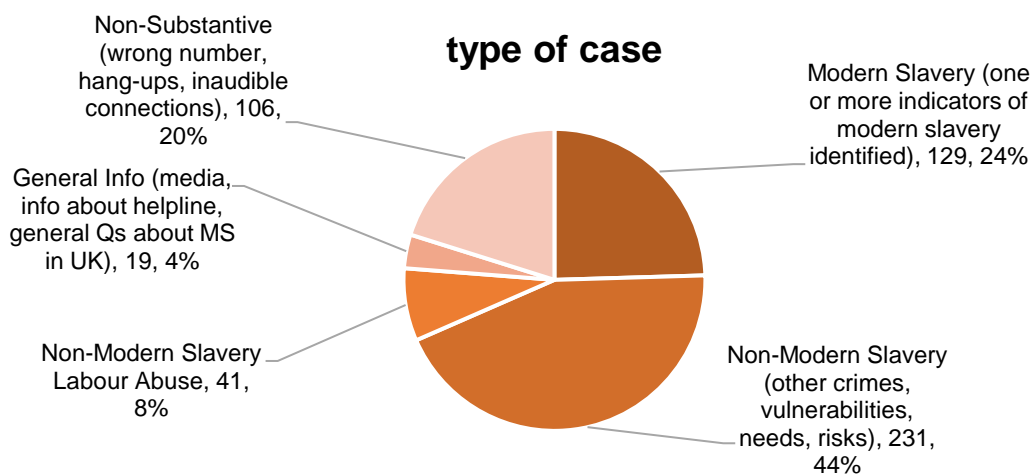

**511** Calls into the Helpline - 08000 121 700

**174** Online reports - [www.modernslaveryhelpline.org](http://www.modernslaveryhelpline.org)

**5** App submissions - Unseen app

**526** Cases

**129** Cases of modern slavery

**234** Potential victims of modern slavery indicated

**577** Referrals and signposts

### referrals and signposts

**Disclaimer:** This report represents a summary of the calls received into the UK-wide Modern Slavery & Exploitation Helpline between 1 and 30 November 2021. It is not intended to provide a comprehensive assessment of modern slavery in the UK. The number of potential modern slavery cases and victims indicated are based on the information provided to the Helpline at the time of the contact. The Helpline does not corroborate or seek to prove the information provided.