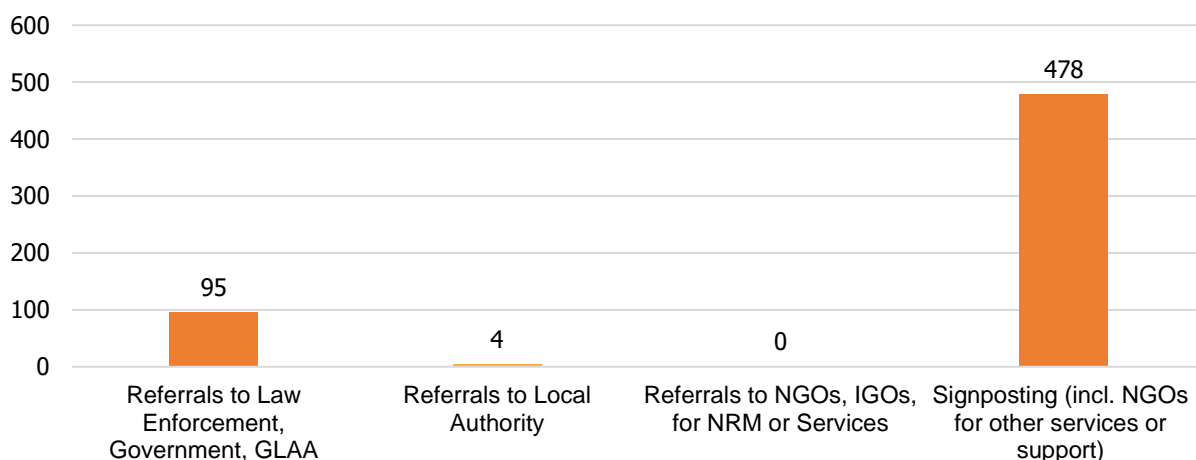

**511** Calls into the Helpline - 08000 121 700

**174** Online reports - [www.modernslaveryhelpline.org](http://www.modernslaveryhelpline.org)

**5** App submissions - Unseen app

**526** Cases

**129** Cases of modern slavery

**234** Potential victims of modern slavery indicated

**577** Referrals and signposts

### referrals and signposts

**Disclaimer:** This report represents a summary of the calls received into the UK-wide Modern Slavery & Exploitation Helpline between 1 and 30 November 2021. It is not intended to provide a comprehensive assessment of modern slavery in the UK. The number of potential modern slavery cases and victims indicated are based on the information provided to the Helpline at the time of the contact. The Helpline does not corroborate or seek to prove the information provided.