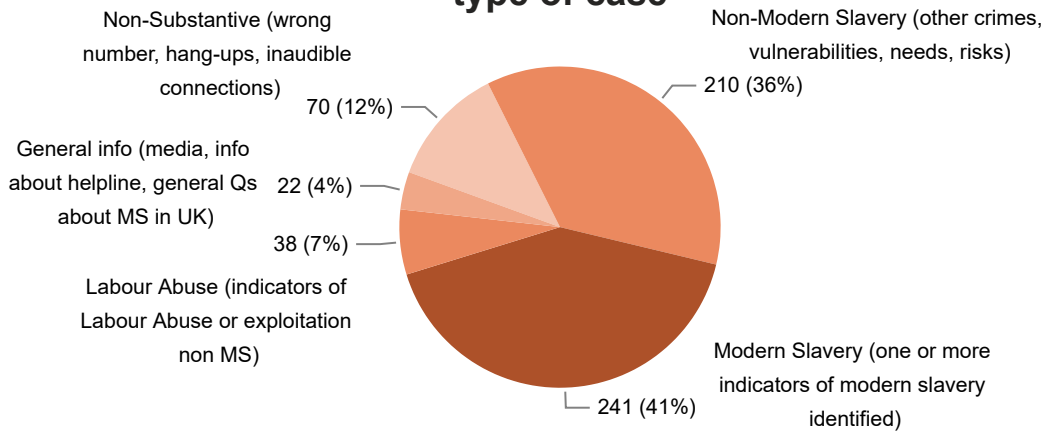

 **612** Calls into the Helpline - 08000 121 700

 **194** Online reports - www.modernslaveryhelpline.org

 **18** App submissions

 **581** Cases

 **241** Cases of modern slavery | **38** Cases of labour abuse

type of case

 **611** Potential victims of modern slavery indicated

176 Potential victims of labour abuse indicated

 **731** Referrals and signposts

referrals and signposts

Disclaimer: This report represents a summary of the calls received into the UK-wide Modern Slavery & Exploitation from the first to the last calendar day in April 2022. It is not intended to provide a comprehensive assessment of modern slavery in the UK. The number of potential modern slavery cases and victims indicated are based on the information provided to the Helpline at the time of the contact. The Helpline does not corroborate or seek to prove the information provided.