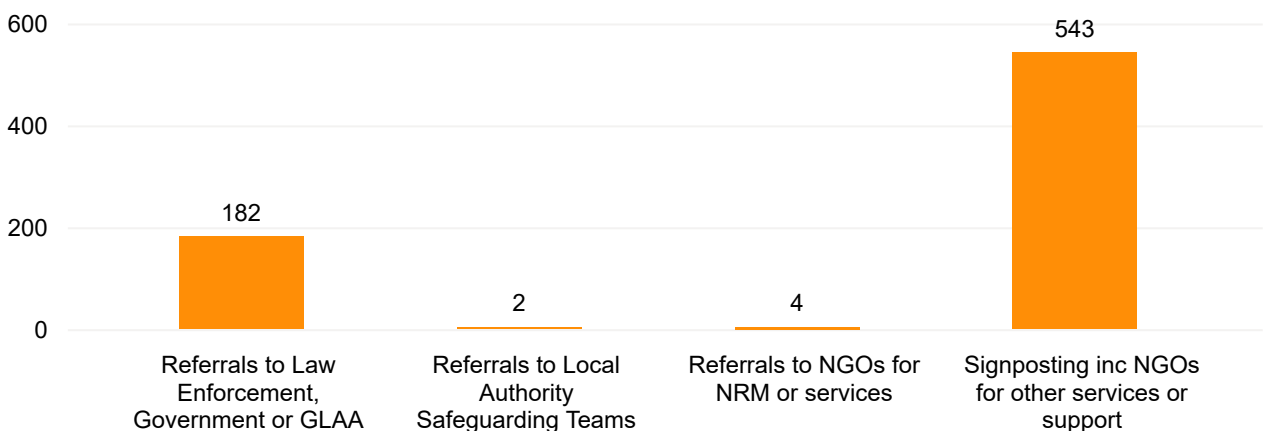

 **612** Calls into the Helpline - 08000 121 700

 **194** Online reports - www.modernslaveryhelpline.org

 **18** App submissions

 **581** Cases

 **241** Cases of modern slavery | **38** Cases of labour abuse

type of case

 **611** Potential victims of modern slavery indicated

176 Potential victims of labour abuse indicated

 **731** Referrals and signposts

referrals and signposts

Disclaimer: This report represents a summary of the calls received into the UK-wide Modern Slavery & Exploitation from the first to the last calendar day in April 2022. It is not intended to provide a comprehensive assessment of modern slavery in the UK. The number of potential modern slavery cases and victims indicated are based on the information provided to the Helpline at the time of the contact. The Helpline does not corroborate or seek to prove the information provided.