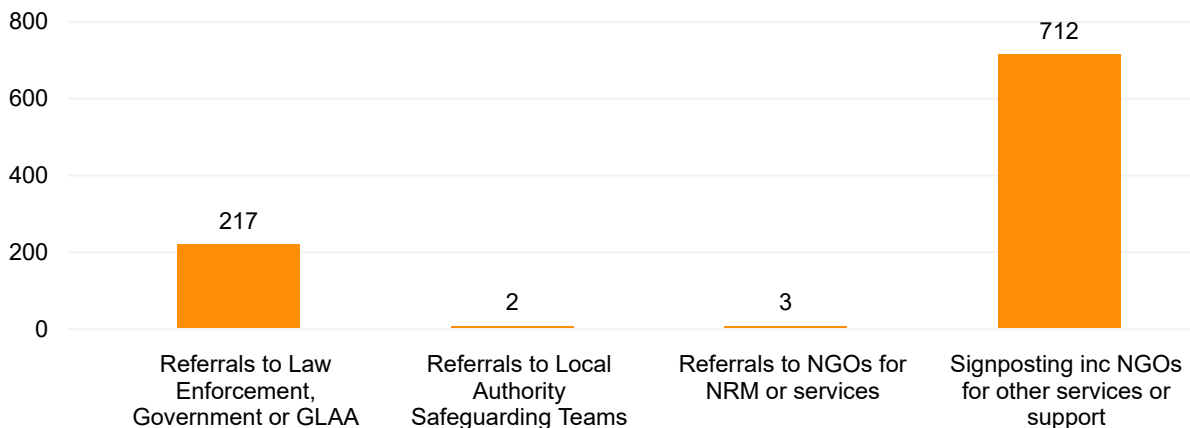

 **692** Calls into the Helpline - 08000 121 700

 **174** Online reports - www.modernslaveryhelpline.org

 **54** App submissions

 **651** Cases

 **277** Cases of modern slavery

63 Cases of labour abuse

type of case

 **711** Potential victims of modern slavery indicated

264 Potential victims of labour abuse indicated

 **934** Referrals and signposts

referrals and signposts

Disclaimer: This report represents a summary of the calls received into the UK-wide Modern Slavery & Exploitation from the first to the last calendar day in June 2022. It is not intended to provide a comprehensive assessment of modern slavery in the UK. The number of potential modern slavery cases and victims indicated are based on the information provided to the Helpline at the time of the contact. The Helpline does not corroborate or seek to prove the information provided.