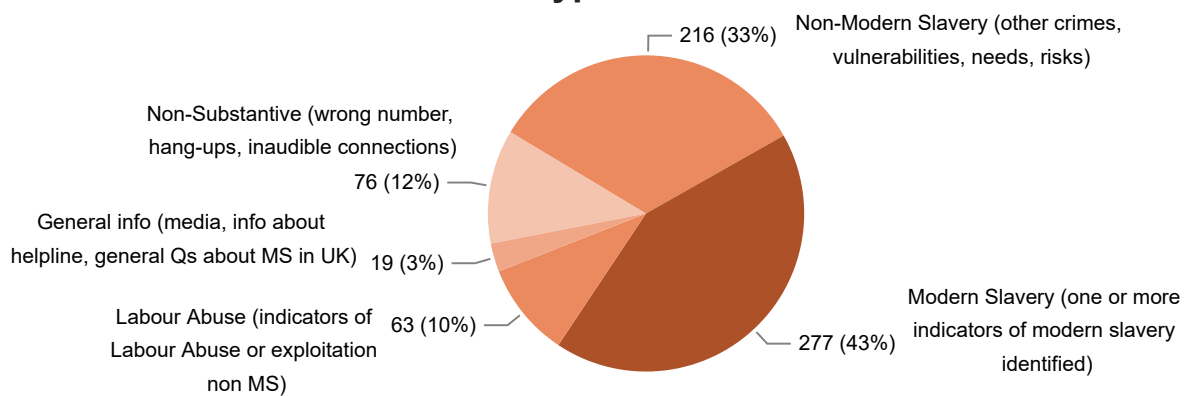

 **692** Calls into the Helpline - 08000 121 700

 **174** Online reports - www.modernslaveryhelpline.org

 **54** App submissions

 **651** Cases

 **277** Cases of modern slavery

63 Cases of labour abuse

type of case

 **711** Potential victims of modern slavery indicated

264 Potential victims of labour abuse indicated

 **934** Referrals and signposts

referrals and signposts

Disclaimer: This report represents a summary of the calls received into the UK-wide Modern Slavery & Exploitation from the first to the last calendar day in June 2022. It is not intended to provide a comprehensive assessment of modern slavery in the UK. The number of potential modern slavery cases and victims indicated are based on the information provided to the Helpline at the time of the contact. The Helpline does not corroborate or seek to prove the information provided.