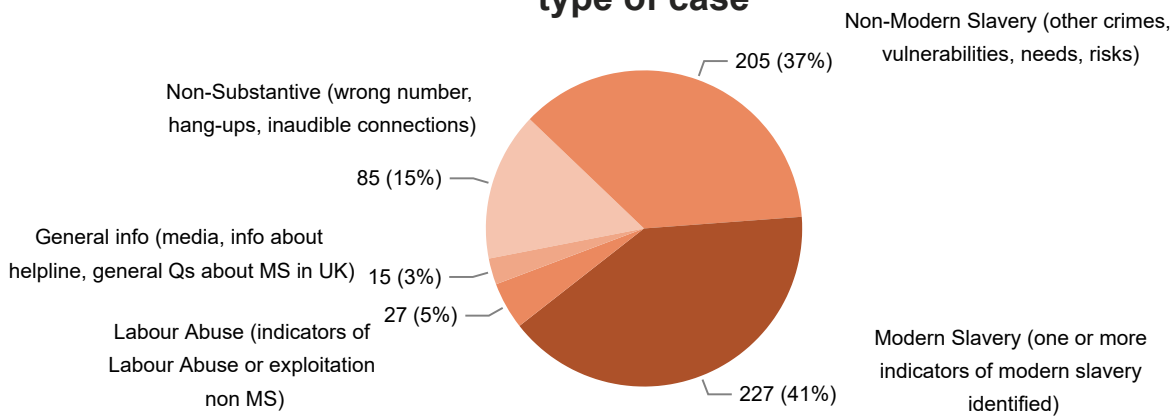

 **596** Calls into the Helpline - 08000 121 700

 **185** Online reports - www.modernslaveryhelpline.org

 **9** App submissions

 **559** Cases

 **227** Cases of modern slavery

27 Cases of labour abuse

type of case

 **597** Potential victims of modern slavery indicated

78 Potential victims of labour abuse indicated

 **732** Referrals and signposts

referrals and signposts

Disclaimer: This report represents a summary of the calls received into the UK-wide Modern Slavery & Exploitation from the first to the last calendar day in May 2022. It is not intended to provide a comprehensive assessment of modern slavery in the UK. The number of potential modern slavery cases and victims indicated are based on the information provided to the Helpline at the time of the contact. The Helpline does not corroborate or seek to prove the information provided.