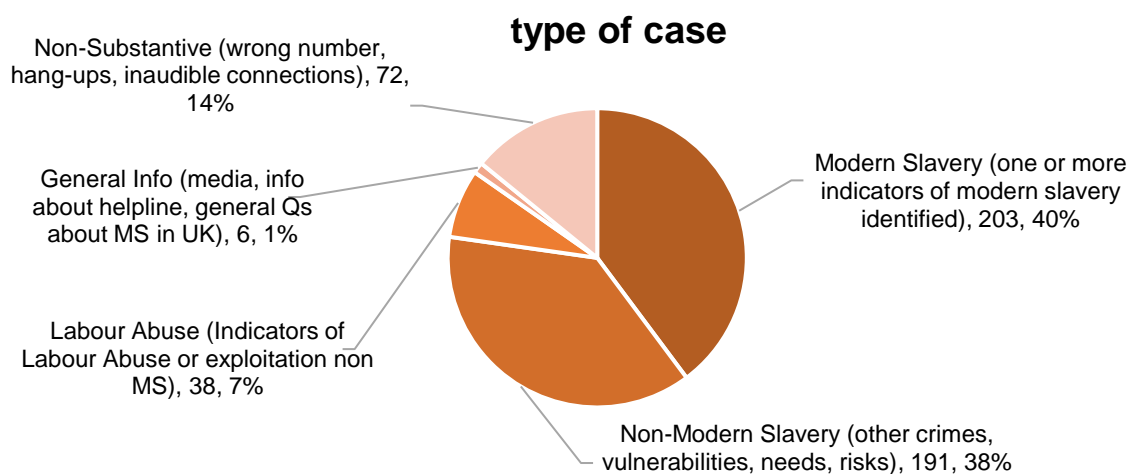

542 Calls into the Helpline - 08000 121 700

145 Online reports - www.modernslaveryhelpline.org

11 App submissions - Unseen app

510 Cases

202 Cases of modern slavery

895 Potential victims of modern slavery indicated

100 Potential victims of labour abuse indicated

662 Referrals and signposts

referrals and signposts

Disclaimer: This report represents a summary of the calls received into the UK-wide Modern Slavery & Exploitation Helpline between 1 and 31 December 2022. It is not intended to provide a comprehensive assessment of modern slavery in the UK. The number of potential modern slavery cases and victims indicated are based on the information provided to the Helpline at the time of the contact. The Helpline does not corroborate or seek to prove the information provided.