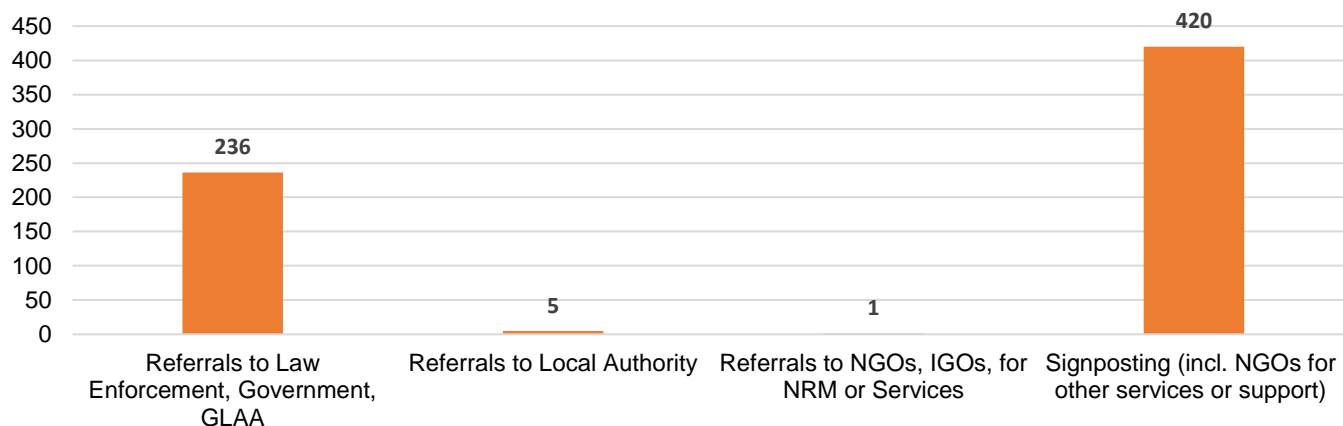

542 Calls into the Helpline - 08000 121 700

145 Online reports - www.modernslaveryhelpline.org

11 App submissions - Unseen app

510 Cases

202 Cases of modern slavery

895 Potential victims of modern slavery indicated

100 Potential victims of labour abuse indicated

662 Referrals and signposts

referrals and signposts

Disclaimer: This report represents a summary of the calls received into the UK-wide Modern Slavery & Exploitation Helpline between 1 and 31 December 2022. It is not intended to provide a comprehensive assessment of modern slavery in the UK. The number of potential modern slavery cases and victims indicated are based on the information provided to the Helpline at the time of the contact. The Helpline does not corroborate or seek to prove the information provided.