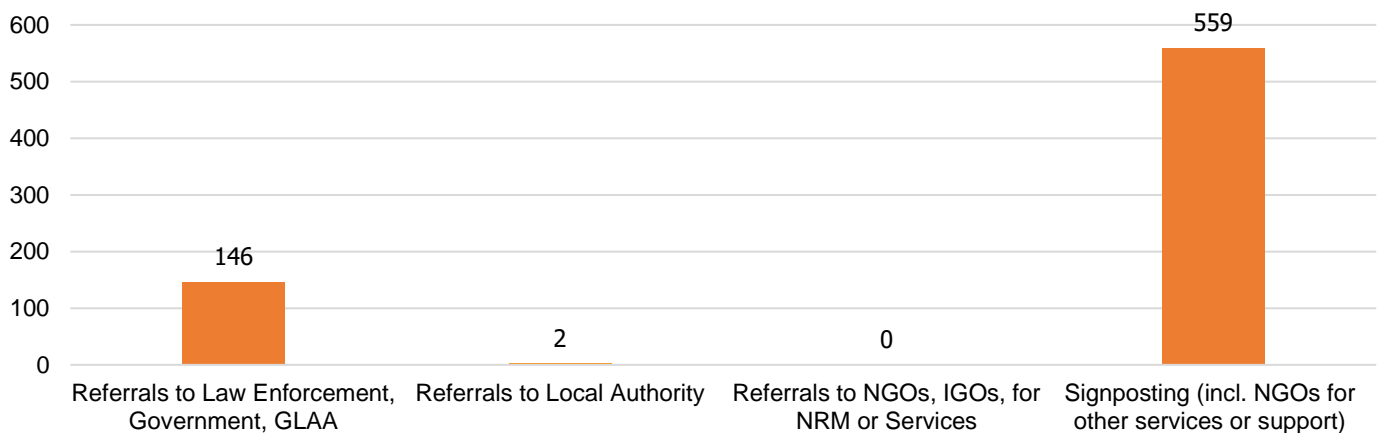

603 Calls into the Helpline - 08000 121 700

147 Online reports - www.modernslaveryhelpline.org

7 App submissions - Unseen app

516 Cases

171 Cases of modern slavery

type of case

357 Potential victims of modern slavery indicated

185 Potential victims of labour abuse indicated

707 Referrals and signposts

referrals and signposts

Disclaimer: This report represents a summary of the calls received into the UK-wide Modern Slavery & Exploitation Helpline between 1 and 31 January 2022. It is not intended to provide a comprehensive assessment of modern slavery in the UK. The number of potential modern slavery cases and victims indicated are based on the information provided to the Helpline at the time of the contact. The Helpline does not corroborate or seek to prove the information provided.