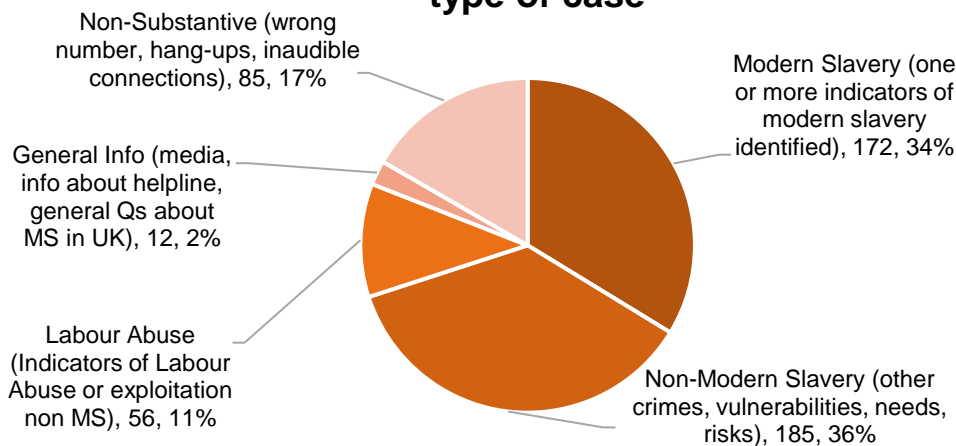

603 Calls into the Helpline - 08000 121 700

147 Online reports - www.modernslaveryhelpline.org

7 App submissions - Unseen app

516 Cases

171 Cases of modern slavery

type of case

357 Potential victims of modern slavery indicated

185 Potential victims of labour abuse indicated

707 Referrals and signposts

referrals and signposts

Disclaimer: This report represents a summary of the calls received into the UK-wide Modern Slavery & Exploitation Helpline between 1 and 31 January 2022. It is not intended to provide a comprehensive assessment of modern slavery in the UK. The number of potential modern slavery cases and victims indicated are based on the information provided to the Helpline at the time of the contact. The Helpline does not corroborate or seek to prove the information provided.