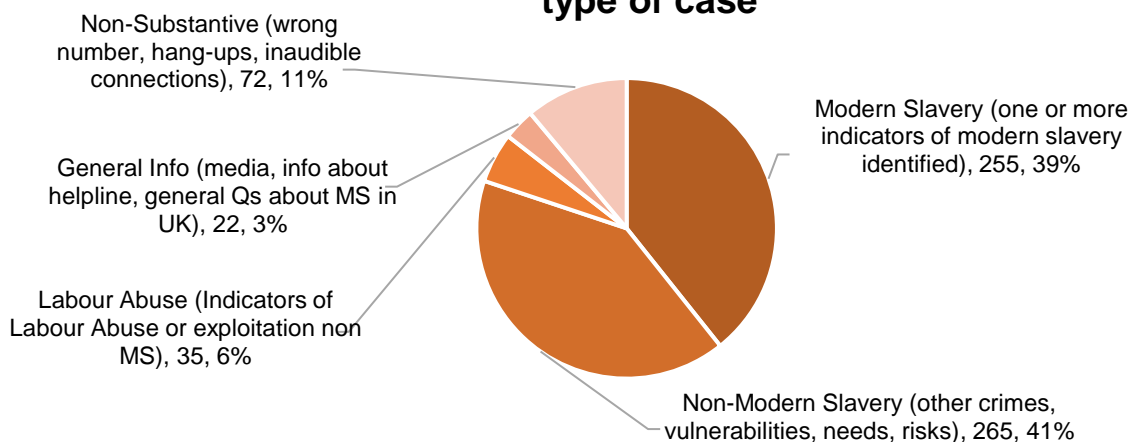

708 Calls into the Helpline - 08000 121 700

225 Online reports - www.modernslaveryhelpline.org

12 App submissions - Unseen app

649 Cases

255 Cases of modern slavery

type of case

791 Potential victims of modern slavery indicated

139 Potential victims of labour abuse indicated

624 Referrals and signposts

referrals and signposts

Disclaimer: This report represents a summary of the calls received into the UK-wide Modern Slavery & Exploitation Helpline between 1 and 31 July 2022. It is not intended to provide a comprehensive assessment of modern slavery in the UK. The number of potential modern slavery cases and victims indicated are based on the information provided to the Helpline at the time of the contact. The Helpline does not corroborate or seek to prove the information provided.