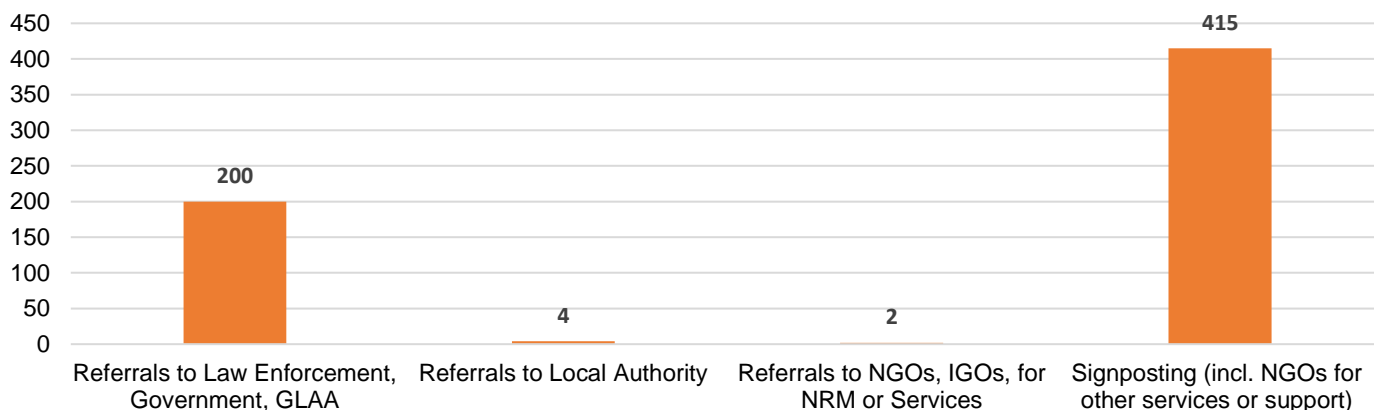

708 Calls into the Helpline - 08000 121 700

225 Online reports - www.modernslaveryhelpline.org

12 App submissions - Unseen app

649 Cases

255 Cases of modern slavery

type of case

791 Potential victims of modern slavery indicated

139 Potential victims of labour abuse indicated

624 Referrals and signposts

referrals and signposts

Disclaimer: This report represents a summary of the calls received into the UK-wide Modern Slavery & Exploitation Helpline between 1 and 31 July 2022. It is not intended to provide a comprehensive assessment of modern slavery in the UK. The number of potential modern slavery cases and victims indicated are based on the information provided to the Helpline at the time of the contact. The Helpline does not corroborate or seek to prove the information provided.