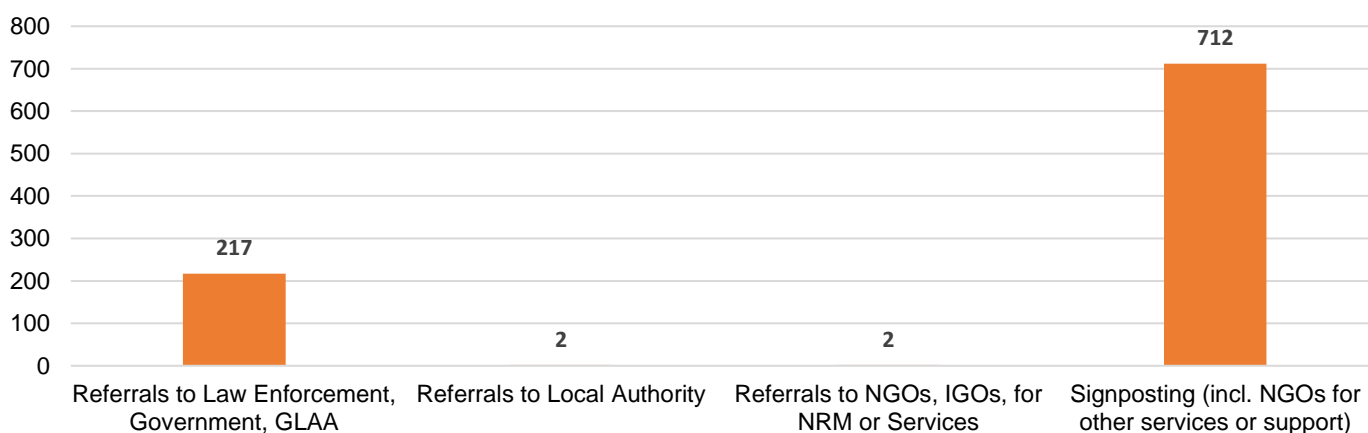

**692** Calls into the Helpline - 08000 121 700

**175** Online reports - [www.modernslaveryhelpline.org](http://www.modernslaveryhelpline.org)

**53** App submissions - Unseen app

**650** Cases

**276** Cases of modern slavery

## type of case

**710** Potential victims of modern slavery indicated

**265** Potential victims of labour abuse indicated

**933** Referrals and signposts

## referrals and signposts

**Disclaimer:** This report represents a summary of the calls received into the UK-wide Modern Slavery & Exploitation Helpline between 1 and 30 June 2022. It is not intended to provide a comprehensive assessment of modern slavery in the UK. The number of potential modern slavery cases and victims indicated are based on the information provided to the Helpline at the time of the contact. The Helpline does not corroborate or seek to prove the information provided.