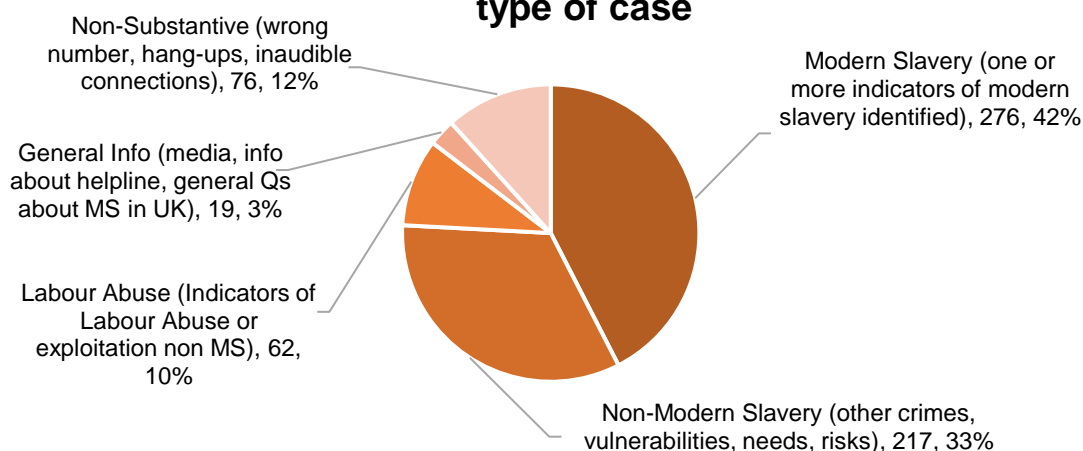

**692** Calls into the Helpline - 08000 121 700

**175** Online reports - [www.modernslaveryhelpline.org](http://www.modernslaveryhelpline.org)

**53** App submissions - Unseen app

**650** Cases

**276** Cases of modern slavery

## type of case

**710** Potential victims of modern slavery indicated

**265** Potential victims of labour abuse indicated

**933** Referrals and signposts

## referrals and signposts

**Disclaimer:** This report represents a summary of the calls received into the UK-wide Modern Slavery & Exploitation Helpline between 1 and 30 June 2022. It is not intended to provide a comprehensive assessment of modern slavery in the UK. The number of potential modern slavery cases and victims indicated are based on the information provided to the Helpline at the time of the contact. The Helpline does not corroborate or seek to prove the information provided.