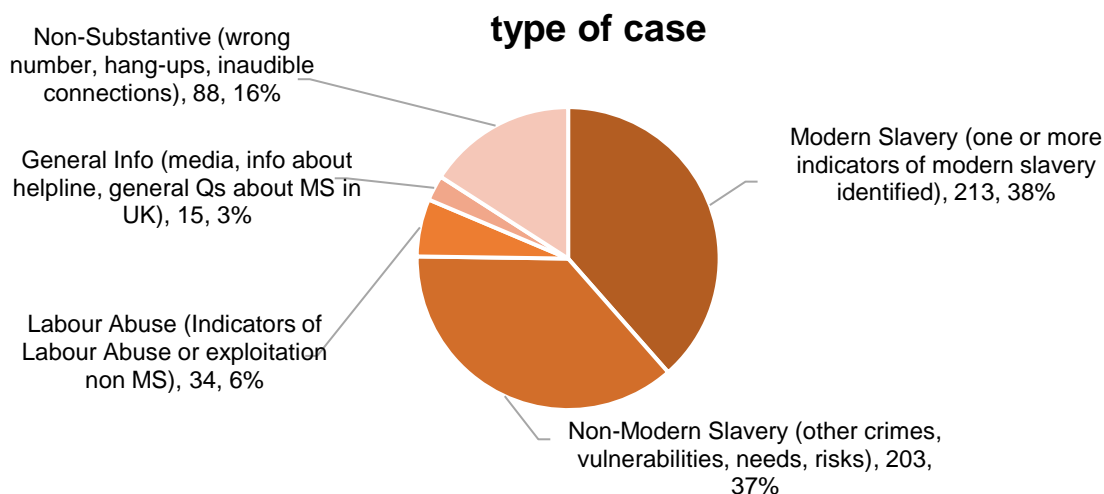

573 Calls into the Helpline - 08000 121 700

165 Online reports - www.modernslaveryhelpline.org

15 App submissions - Unseen app

553 Cases

213 Cases of modern slavery

407 Potential victims of modern slavery indicated

158 Potential victims of labour abuse indicated

781 Referrals and signposts

referrals and signposts

Disclaimer: This report represents a summary of the calls received into the UK-wide Modern Slavery & Exploitation Helpline between 1 and 31 March 2022. It is not intended to provide a comprehensive assessment of modern slavery in the UK. The number of potential modern slavery cases and victims indicated are based on the information provided to the Helpline at the time of the contact. The Helpline does not corroborate or seek to prove the information provided.