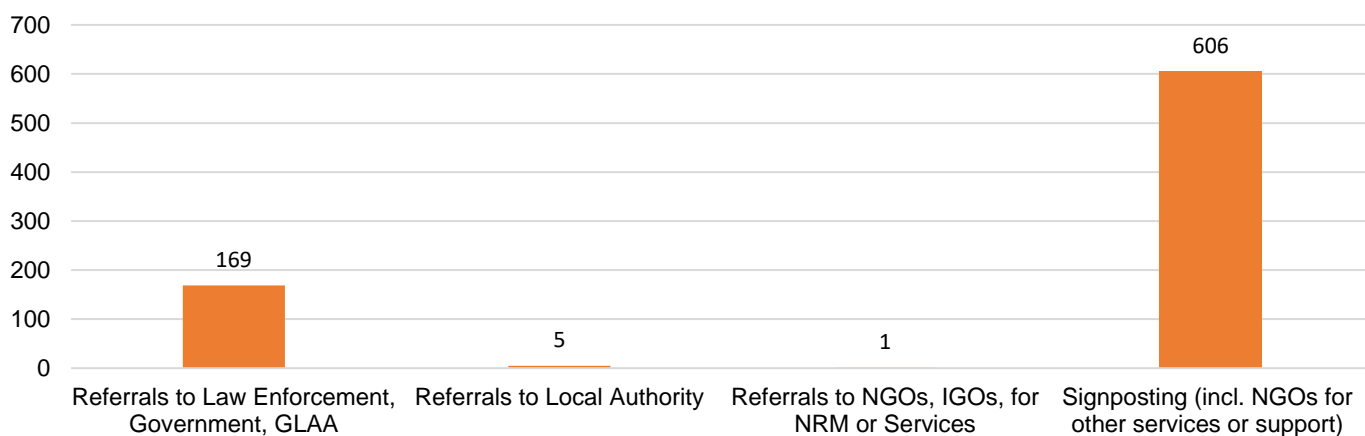

573 Calls into the Helpline - 08000 121 700

165 Online reports - www.modernslaveryhelpline.org

15 App submissions - Unseen app

553 Cases

213 Cases of modern slavery

407 Potential victims of modern slavery indicated

158 Potential victims of labour abuse indicated

781 Referrals and signposts

referrals and signposts

Disclaimer: This report represents a summary of the calls received into the UK-wide Modern Slavery & Exploitation Helpline between 1 and 31 March 2022. It is not intended to provide a comprehensive assessment of modern slavery in the UK. The number of potential modern slavery cases and victims indicated are based on the information provided to the Helpline at the time of the contact. The Helpline does not corroborate or seek to prove the information provided.