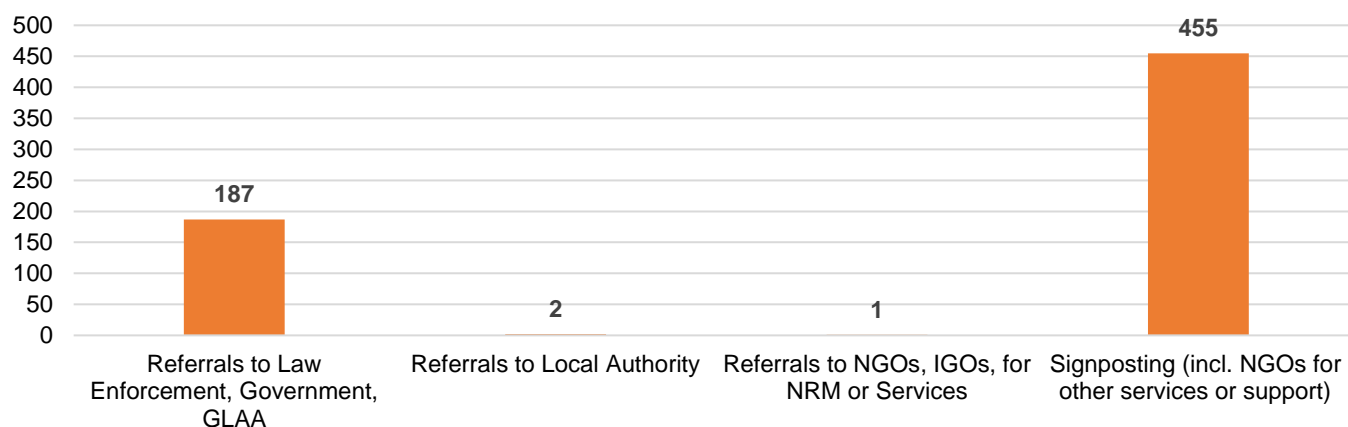

650 Calls into the Helpline - 08000 121 700

219 Online reports - www.modernslaveryhelpline.org

8 App submissions - Unseen app

633 Cases

226 Cases of modern slavery

480 Potential victims of modern slavery indicated

116 Potential victims of labour abuse indicated

645 Referrals and signposts

referrals and signposts

Disclaimer: This report represents a summary of the calls received into the UK-wide Modern Slavery & Exploitation Helpline between 1 and 30 November 2022. It is not intended to provide a comprehensive assessment of modern slavery in the UK. The number of potential modern slavery cases and victims indicated are based on the information provided to the Helpline at the time of the contact. The Helpline does not corroborate or seek to prove the information provided.