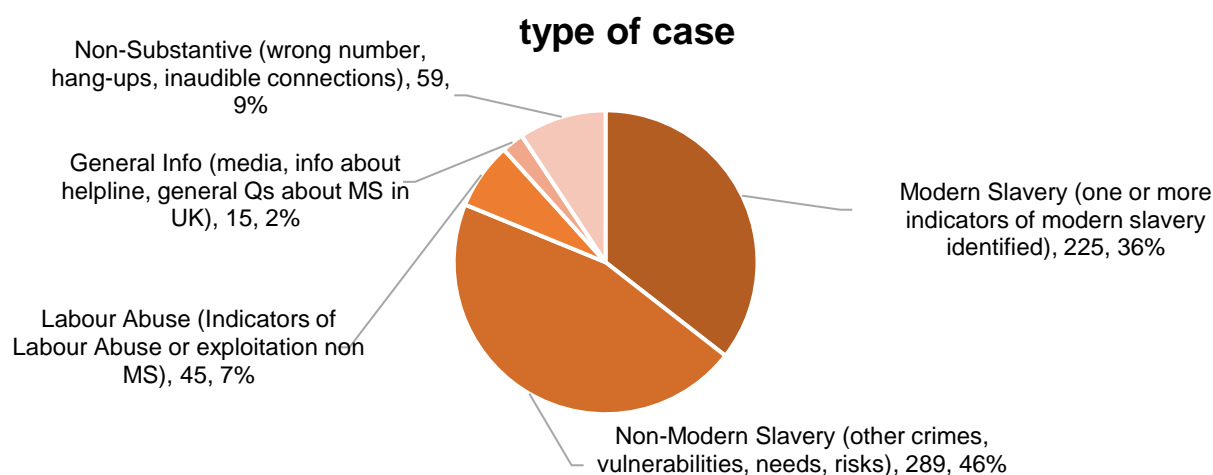

650 Calls into the Helpline - 08000 121 700

219 Online reports - www.modernslaveryhelpline.org

8 App submissions - Unseen app

633 Cases

226 Cases of modern slavery

480 Potential victims of modern slavery indicated

116 Potential victims of labour abuse indicated

645 Referrals and signposts

referrals and signposts

Disclaimer: This report represents a summary of the calls received into the UK-wide Modern Slavery & Exploitation Helpline between 1 and 30 November 2022. It is not intended to provide a comprehensive assessment of modern slavery in the UK. The number of potential modern slavery cases and victims indicated are based on the information provided to the Helpline at the time of the contact. The Helpline does not corroborate or seek to prove the information provided.