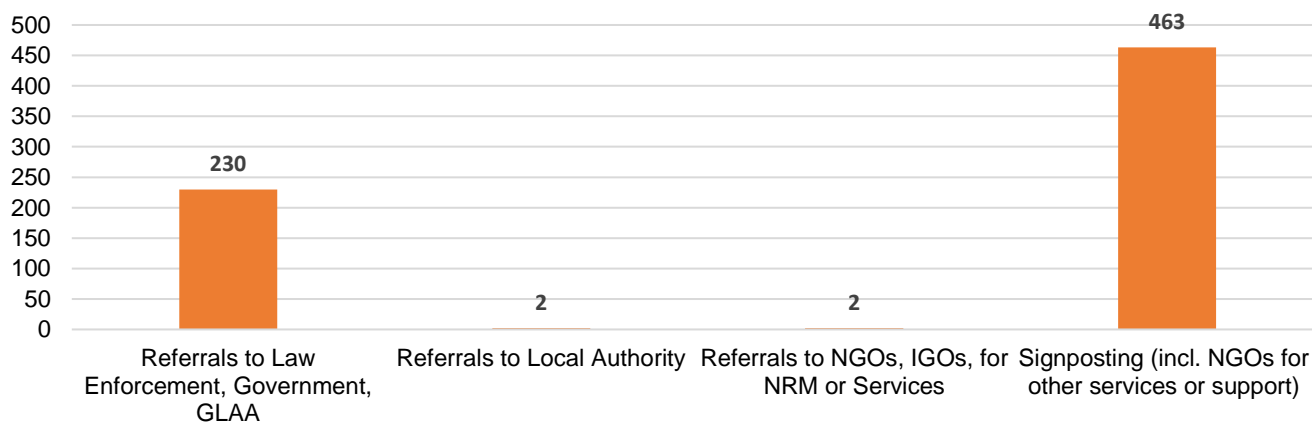

618 Calls into the Helpline - 08000 121 700

353 Online reports - www.modernslaveryhelpline.org

5 App submissions - Unseen app

617 Cases

196 Cases of modern slavery

339 Potential victims of modern slavery indicated

283 Potential victims of labour abuse indicated

697 Referrals and signposts

referrals and signposts

Disclaimer: This report represents a summary of the calls received into the UK-wide Modern Slavery & Exploitation Helpline between 1 and 31 October 2022. It is not intended to provide a comprehensive assessment of modern slavery in the UK. The number of potential modern slavery cases and victims indicated are based on the information provided to the Helpline at the time of the contact. The Helpline does not corroborate or seek to prove the information provided.