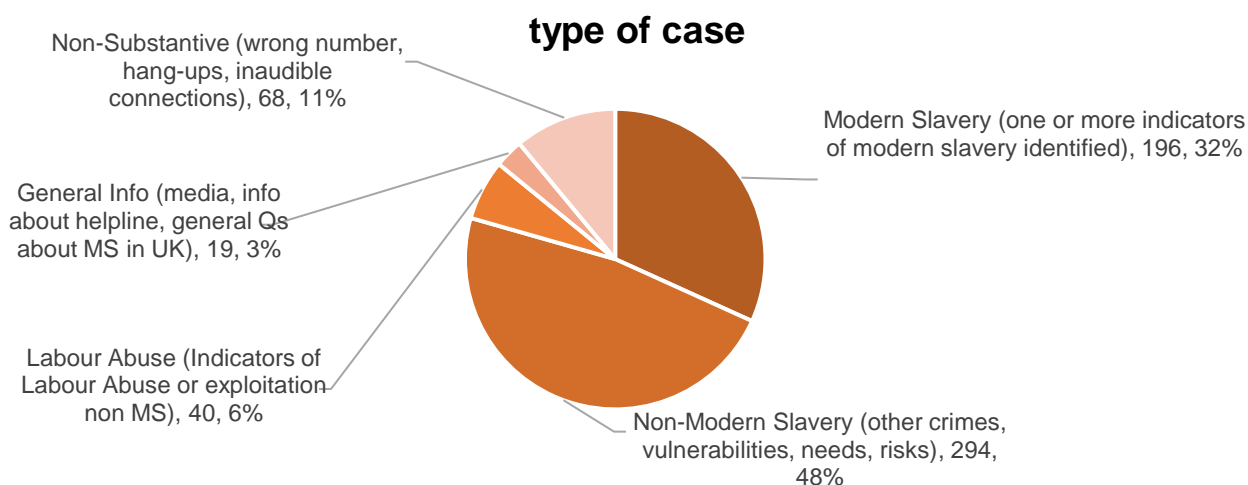

618 Calls into the Helpline - 08000 121 700

353 Online reports - www.modernslaveryhelpline.org

5 App submissions - Unseen app

617 Cases

196 Cases of modern slavery

339 Potential victims of modern slavery indicated

283 Potential victims of labour abuse indicated

697 Referrals and signposts

referrals and signposts

Disclaimer: This report represents a summary of the calls received into the UK-wide Modern Slavery & Exploitation Helpline between 1 and 31 October 2022. It is not intended to provide a comprehensive assessment of modern slavery in the UK. The number of potential modern slavery cases and victims indicated are based on the information provided to the Helpline at the time of the contact. The Helpline does not corroborate or seek to prove the information provided.