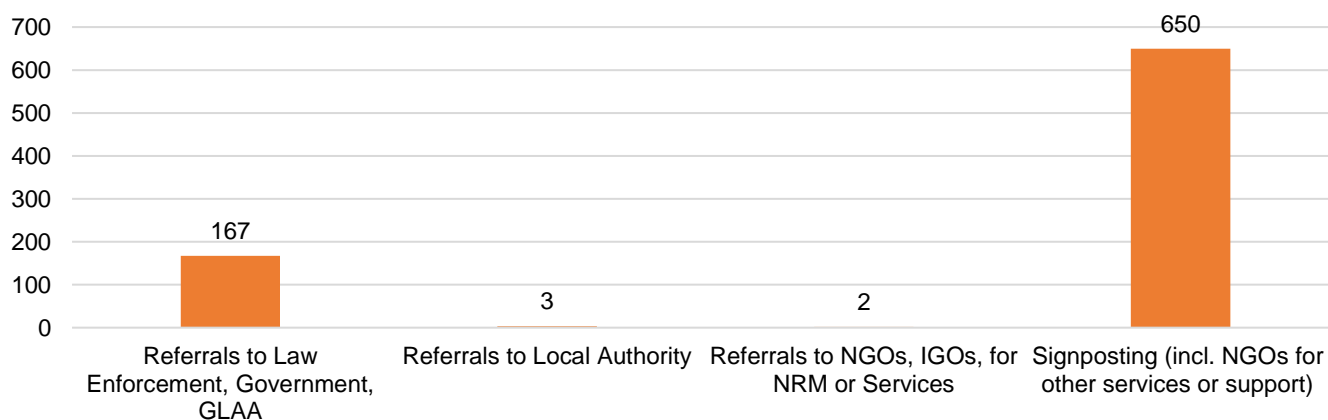

**611** Calls into the Helpline - 08000 121 700

**225** Online reports – [www.modernslaveryhelpline.org](http://www.modernslaveryhelpline.org)

**11** App submissions – Unseen app

**530** Cases

**162** Cases of modern slavery

**404** Potential victims of modern slavery indicated

**147** Potential victims of labour abuse indicated

**744** Referrals and signposts

## referrals and signposts

**Disclaimer:** This report represents a summary of the calls received into the UK-wide Modern Slavery & Exploitation Helpline between 1 and 30 April 2023. It is not intended to provide a comprehensive assessment of modern slavery in the UK. The number of potential modern slavery cases and victims indicated are based on the information provided to the Helpline at the time of the contact. The Helpline does not corroborate or seek to prove the information provided.