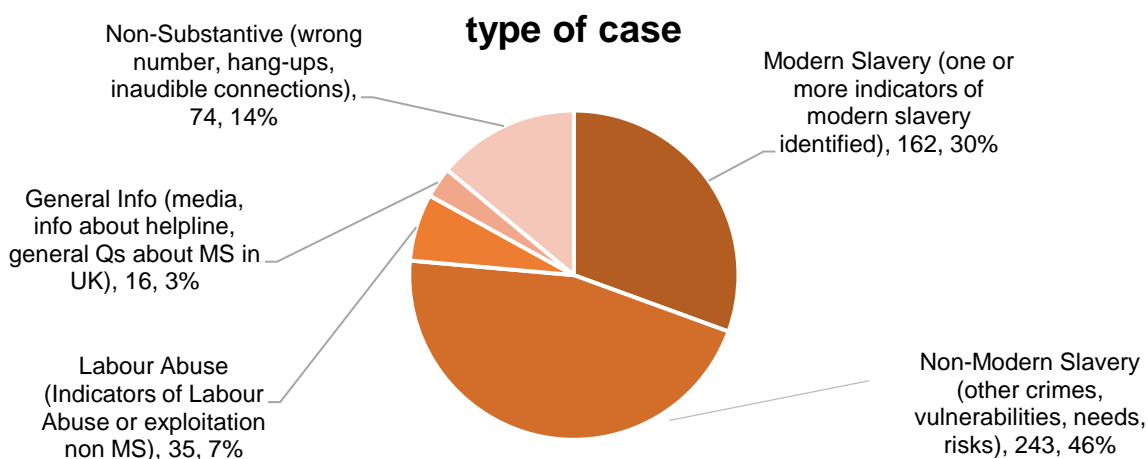

**611** Calls into the Helpline - 08000 121 700

**225** Online reports – [www.modernslaveryhelpline.org](http://www.modernslaveryhelpline.org)

**11** App submissions – Unseen app

**530** Cases

**162** Cases of modern slavery

**404** Potential victims of modern slavery indicated

**147** Potential victims of labour abuse indicated

**744** Referrals and signposts

## referrals and signposts

**Disclaimer:** This report represents a summary of the calls received into the UK-wide Modern Slavery & Exploitation Helpline between 1 and 30 April 2023. It is not intended to provide a comprehensive assessment of modern slavery in the UK. The number of potential modern slavery cases and victims indicated are based on the information provided to the Helpline at the time of the contact. The Helpline does not corroborate or seek to prove the information provided.