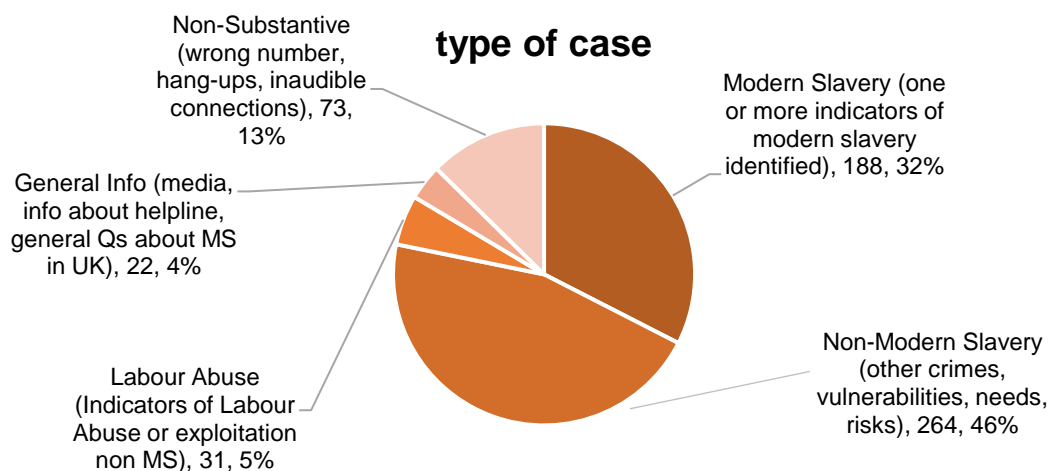

620 Calls into the Helpline - 08000 121 700

173 Online reports - www.modernslaveryhelpline.org

15 App submissions - Unseen app

578 Cases

188 Cases of modern slavery

412 Potential victims of modern slavery indicated

77 Potential victims of labour abuse indicated

681 Referrals and signposts

referrals and signposts

Disclaimer: This report represents a summary of the calls received into the UK-wide Modern Slavery & Exploitation Helpline between 1 and 28 February 2023. It is not intended to provide a comprehensive assessment of modern slavery in the UK. The number of potential modern slavery cases and victims indicated are based on the information provided to the Helpline at the time of the contact. The Helpline does not corroborate or seek to prove the information provided.