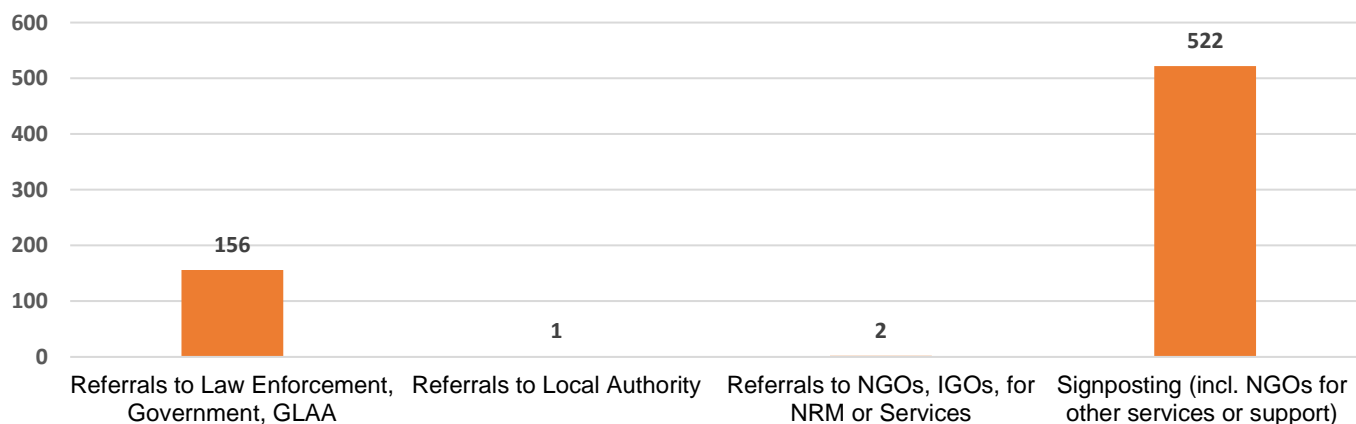

620 Calls into the Helpline - 08000 121 700

173 Online reports - www.modernslaveryhelpline.org

15 App submissions - Unseen app

578 Cases

188 Cases of modern slavery

412 Potential victims of modern slavery indicated

77 Potential victims of labour abuse indicated

681 Referrals and signposts

referrals and signposts

Disclaimer: This report represents a summary of the calls received into the UK-wide Modern Slavery & Exploitation Helpline between 1 and 28 February 2023. It is not intended to provide a comprehensive assessment of modern slavery in the UK. The number of potential modern slavery cases and victims indicated are based on the information provided to the Helpline at the time of the contact. The Helpline does not corroborate or seek to prove the information provided.