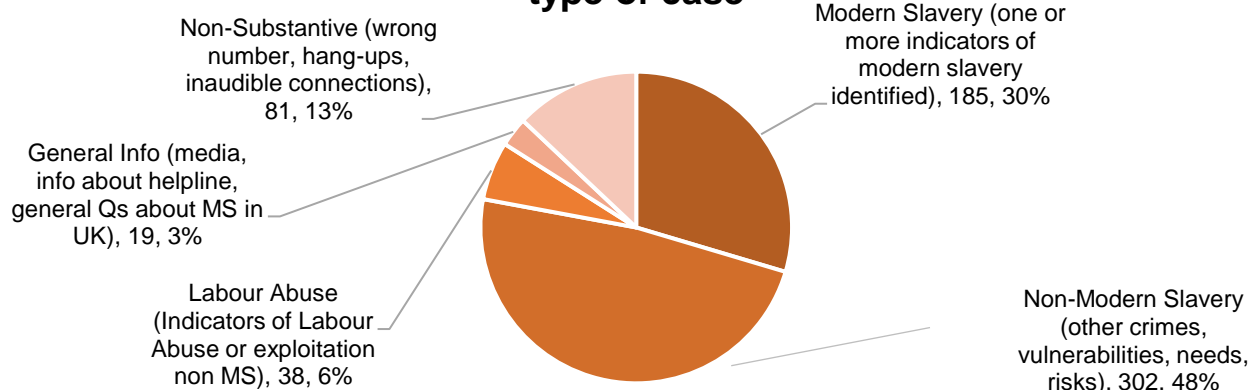

680 Calls into the Helpline - 08000 121 700

205 Online reports - www.modernslaveryhelpline.org

8 App submissions - Unseen app

625 Cases

185 Cases of modern slavery

type of case

418 Potential victims of modern slavery indicated

111 Potential victims of labour abuse indicated

797 Referrals and signposts

referrals and signposts

Disclaimer: This report represents a summary of the calls received into the UK-wide Modern Slavery & Exploitation Helpline between 1 and 31 January 2023. It is not intended to provide a comprehensive assessment of modern slavery in the UK. The number of potential modern slavery cases and victims indicated are based on the information provided to the Helpline at the time of the contact. The Helpline does not corroborate or seek to prove the information provided.