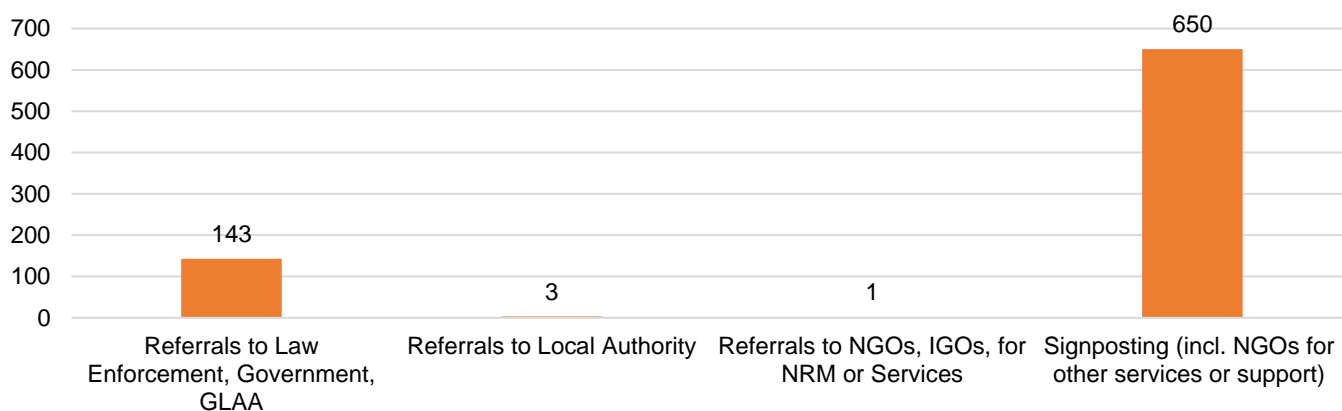

680 Calls into the Helpline - 08000 121 700

205 Online reports - www.modernslaveryhelpline.org

8 App submissions - Unseen app

625 Cases

185 Cases of modern slavery

type of case

418 Potential victims of modern slavery indicated

111 Potential victims of labour abuse indicated

797 Referrals and signposts

referrals and signposts

Disclaimer: This report represents a summary of the calls received into the UK-wide Modern Slavery & Exploitation Helpline between 1 and 31 January 2023. It is not intended to provide a comprehensive assessment of modern slavery in the UK. The number of potential modern slavery cases and victims indicated are based on the information provided to the Helpline at the time of the contact. The Helpline does not corroborate or seek to prove the information provided.