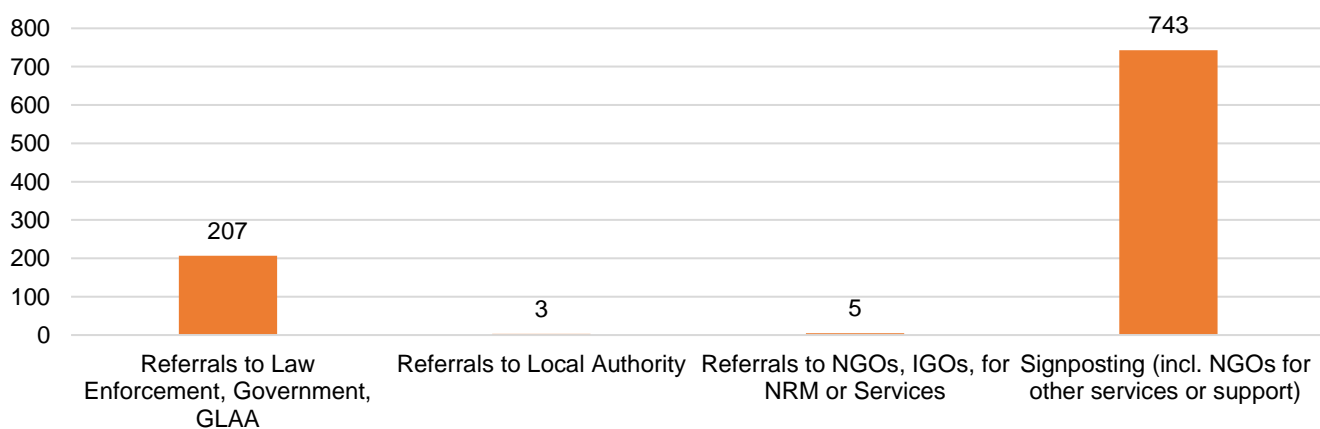

820 Calls into the Helpline - 08000 121 700

194 Online reports - www.modernslaveryhelpline.org

10 App submissions - Unseen app

718 Cases

219 Cases of modern slavery

752 Potential victims of modern slavery indicated

195 Potential victims of labour abuse indicated

958 Referrals and signposts

referrals and signposts

Disclaimer: This report represents a summary of the calls received into the UK-wide Modern Slavery & Exploitation Helpline between 1 and 31 March 2023. It is not intended to provide a comprehensive assessment of modern slavery in the UK. The number of potential modern slavery cases and victims indicated are based on the information provided to the Helpline at the time of the contact. The Helpline does not corroborate or seek to prove the information provided.