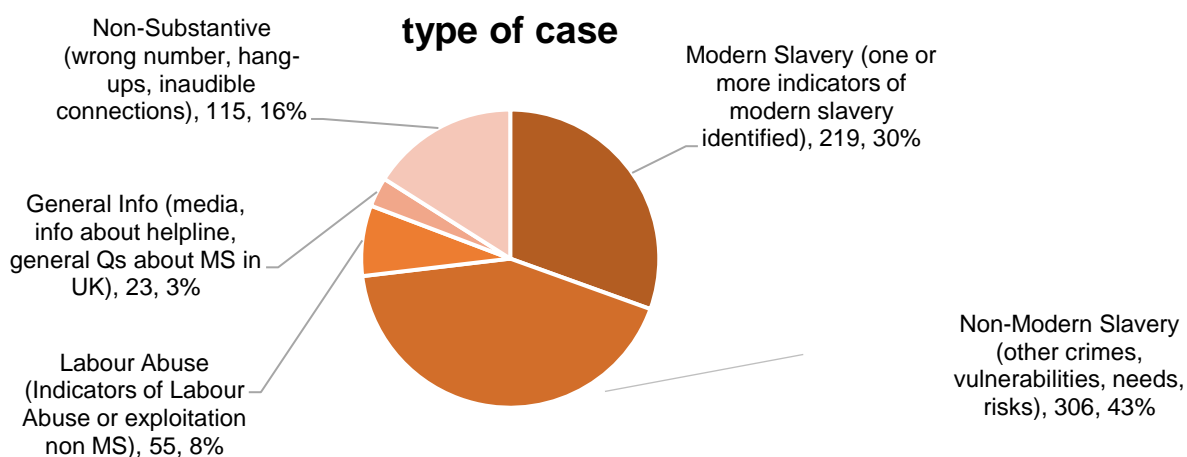

820 Calls into the Helpline - 08000 121 700

194 Online reports - www.modernslaveryhelpline.org

10 App submissions - Unseen app

718 Cases

219 Cases of modern slavery

752 Potential victims of modern slavery indicated

195 Potential victims of labour abuse indicated

958 Referrals and signposts

referrals and signposts

Disclaimer: This report represents a summary of the calls received into the UK-wide Modern Slavery & Exploitation Helpline between 1 and 31 March 2023. It is not intended to provide a comprehensive assessment of modern slavery in the UK. The number of potential modern slavery cases and victims indicated are based on the information provided to the Helpline at the time of the contact. The Helpline does not corroborate or seek to prove the information provided.