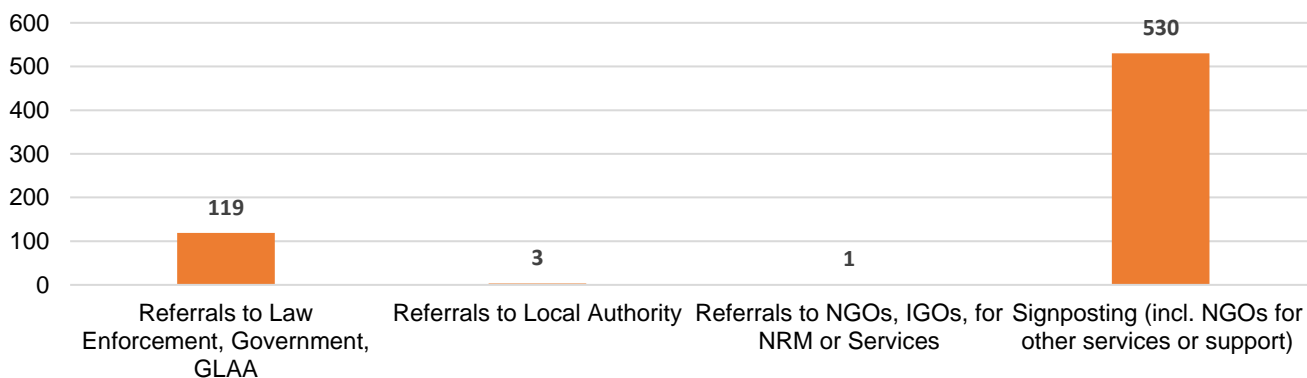

535 Calls into the Helpline - 08000 121 700

253 Online reports - www.modernslaveryhelpline.org

4 App submissions

609 Cases

151 Cases of modern slavery

397 Potential victims of modern slavery indicated

144 Potential victims of labour abuse indicated

653 Referrals and signposts

referrals and signposts

Disclaimer: This report represents a summary of the calls received into the UK-wide Modern Slavery & Exploitation Helpline between 1 and 31 December 2023. It is not intended to provide a comprehensive assessment of modern slavery in the UK. The number of potential modern slavery cases and victims indicated are based on the information provided to the Helpline at the time of the contact. The Helpline does not corroborate or seek to prove the information provided.