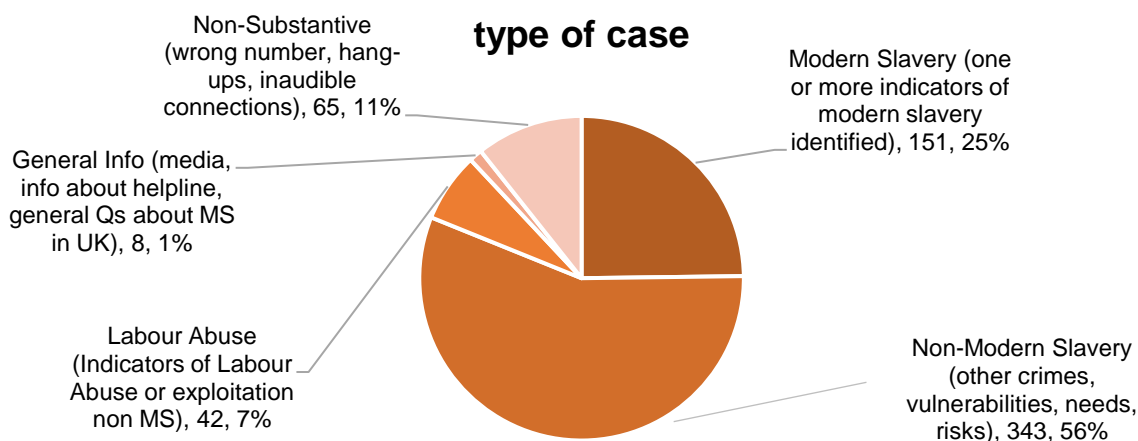

535 Calls into the Helpline - 08000 121 700

253 Online reports - www.modernslaveryhelpline.org

4 App submissions

609 Cases

151 Cases of modern slavery

397 Potential victims of modern slavery indicated

144 Potential victims of labour abuse indicated

653 Referrals and signposts

referrals and signposts

Disclaimer: This report represents a summary of the calls received into the UK-wide Modern Slavery & Exploitation Helpline between 1 and 31 December 2023. It is not intended to provide a comprehensive assessment of modern slavery in the UK. The number of potential modern slavery cases and victims indicated are based on the information provided to the Helpline at the time of the contact. The Helpline does not corroborate or seek to prove the information provided.