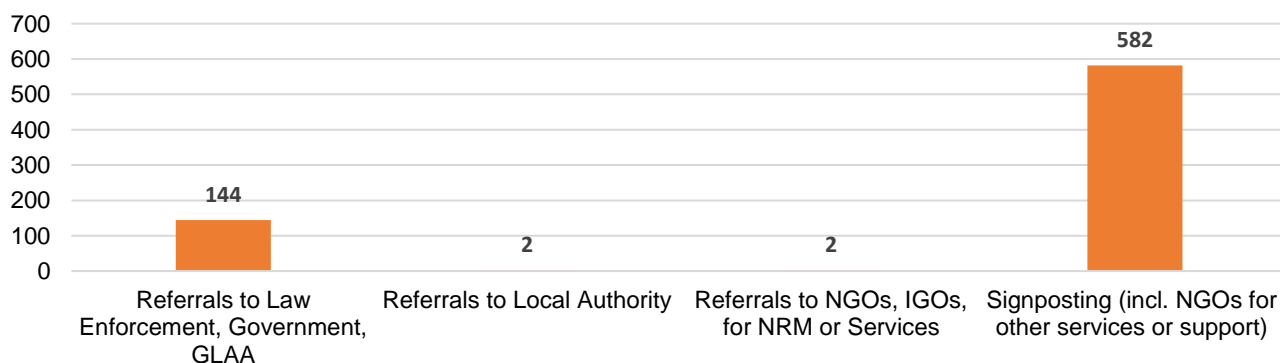

791 Calls into the Helpline - 08000 121 700

405 Online reports - www.modernslaveryhelpline.org

9 App submissions

837 Cases

189 Cases of modern slavery

651 Potential victims of modern slavery indicated

314 Potential victims of labour abuse indicated

730 Referrals and signposts

referrals and signposts

Disclaimer: This report represents a summary of the calls received into the UK-wide Modern Slavery & Exploitation Helpline between 1 and 31 July 2023. It is not intended to provide a comprehensive assessment of modern slavery in the UK. The number of potential modern slavery cases and victims indicated are based on the information provided to the Helpline at the time of the contact. The Helpline does not corroborate or seek to prove the information provided.