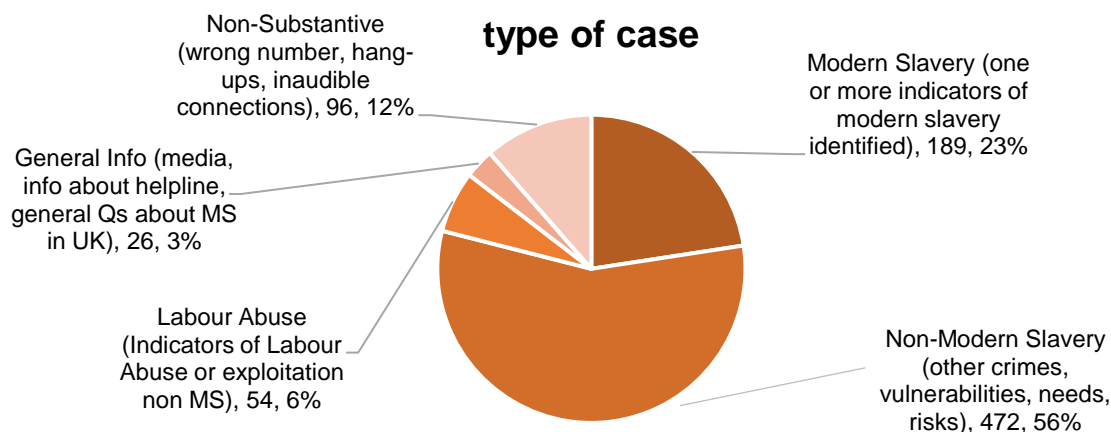

791 Calls into the Helpline - 08000 121 700

405 Online reports - www.modernslaveryhelpline.org

9 App submissions

837 Cases

189 Cases of modern slavery

651 Potential victims of modern slavery indicated

314 Potential victims of labour abuse indicated

730 Referrals and signposts

referrals and signposts

Disclaimer: This report represents a summary of the calls received into the UK-wide Modern Slavery & Exploitation Helpline between 1 and 31 July 2023. It is not intended to provide a comprehensive assessment of modern slavery in the UK. The number of potential modern slavery cases and victims indicated are based on the information provided to the Helpline at the time of the contact. The Helpline does not corroborate or seek to prove the information provided.