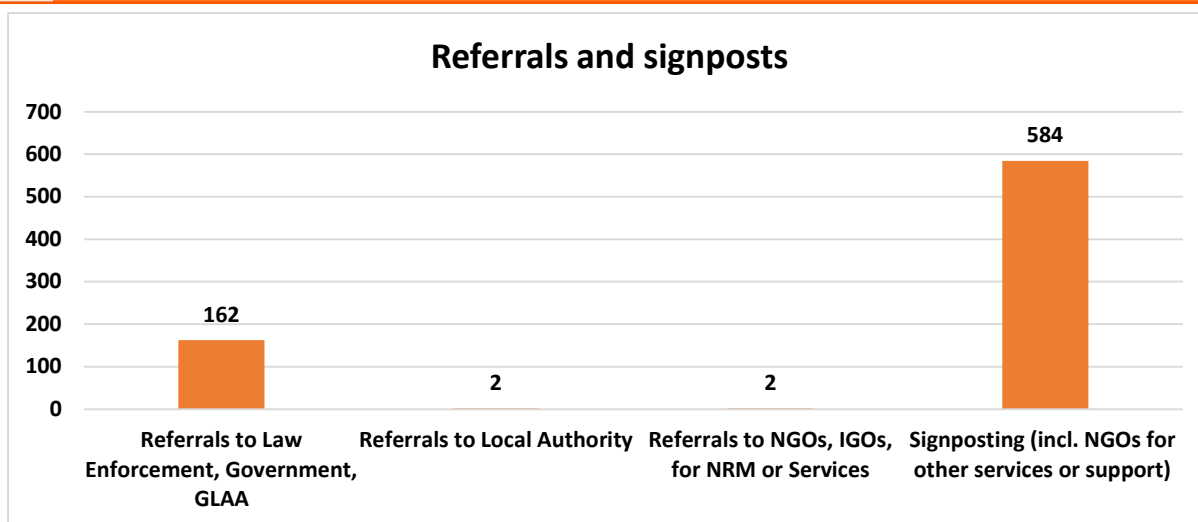

767 Calls into the Helpline - 08000 121 700

318 Online reports - www.modernslaveryhelpline.org

16 App submissions

722 Cases

171 Cases of modern slavery

325 Potential victims of modern slavery indicated

102 Potential victims of labour abuse indicated

750 Referrals and signposts

Disclaimer: This report represents a summary of the calls received into the UK-wide Modern Slavery & Exploitation Helpline between 1 and 31 May 2023. It is not intended to provide a comprehensive assessment of modern slavery in the UK. The number of potential modern slavery cases and victims indicated are based on the information provided to the Helpline at the time of the contact. The Helpline does not corroborate or seek to prove the information provided.