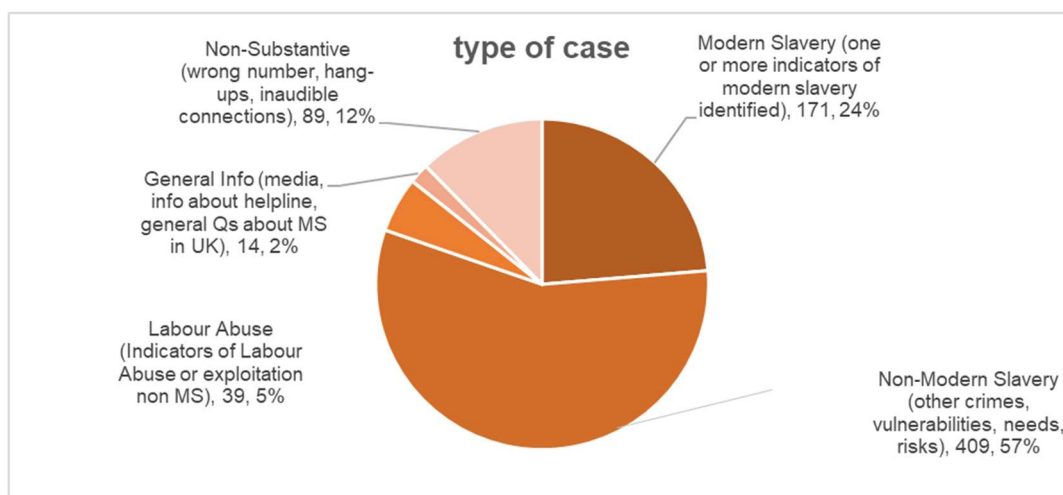

767 Calls into the Helpline - 08000 121 700

318 Online reports - www.modernslaveryhelpline.org

16 App submissions

722 Cases

171 Cases of modern slavery

325 Potential victims of modern slavery indicated

102 Potential victims of labour abuse indicated

750 Referrals and signposts

Disclaimer: This report represents a summary of the calls received into the UK-wide Modern Slavery & Exploitation Helpline between 1 and 31 May 2023. It is not intended to provide a comprehensive assessment of modern slavery in the UK. The number of potential modern slavery cases and victims indicated are based on the information provided to the Helpline at the time of the contact. The Helpline does not corroborate or seek to prove the information provided.