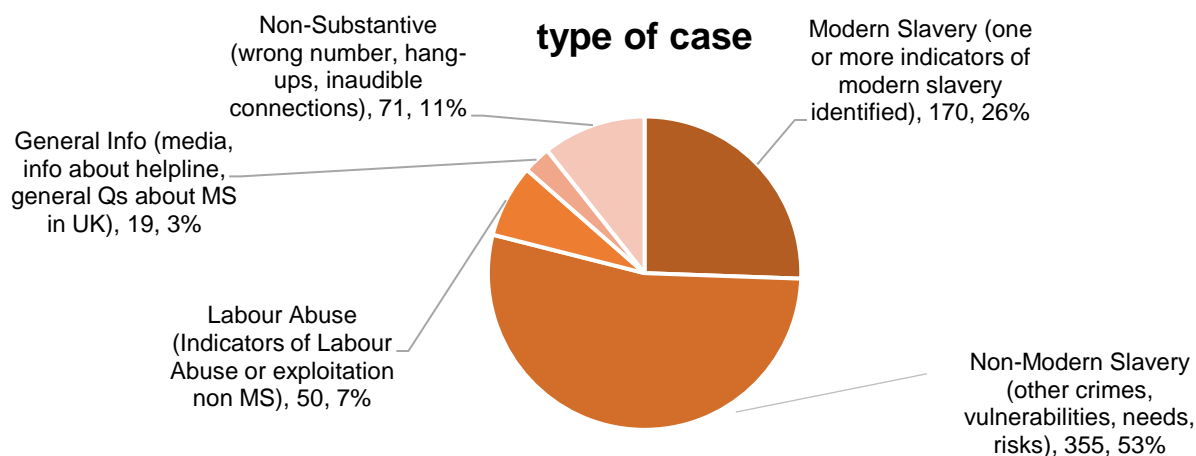

661 Calls into the Helpline - 08000 121 700

250 Online reports - www.modernslaveryhelpline.org

5 App submissions

665 Cases

170 Cases of modern slavery

415 Potential victims of modern slavery indicated

166 Potential victims of labour abuse indicated

742 Referrals and signposts

referrals and signposts

Disclaimer: This report represents a summary of the calls received into the UK-wide Modern Slavery & Exploitation Helpline between 1 and 30 November 2023. It is not intended to provide a comprehensive assessment of modern slavery in the UK. The number of potential modern slavery cases and victims indicated are based on the information provided to the Helpline at the time of the contact. The Helpline does not corroborate or seek to prove the information provided.