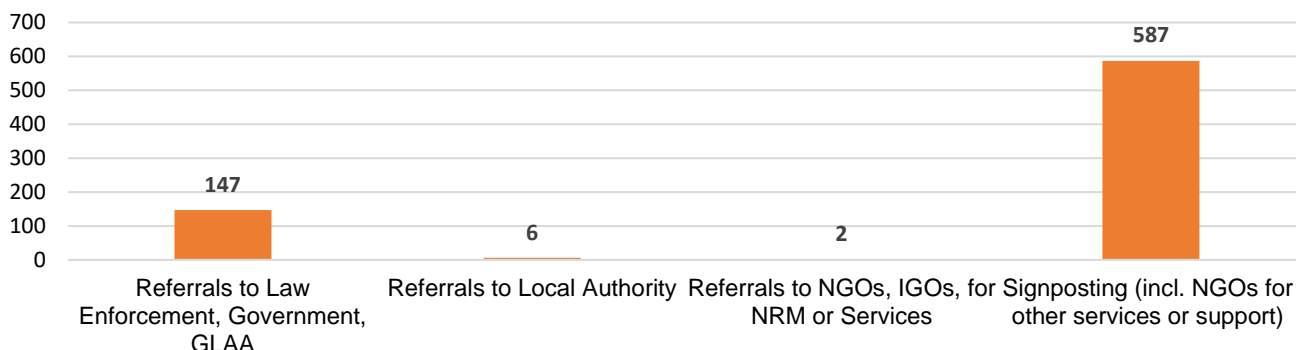

661 Calls into the Helpline - 08000 121 700

250 Online reports - www.modernslaveryhelpline.org

5 App submissions

665 Cases

170 Cases of modern slavery

415 Potential victims of modern slavery indicated

166 Potential victims of labour abuse indicated

742 Referrals and signposts

referrals and signposts

Disclaimer: This report represents a summary of the calls received into the UK-wide Modern Slavery & Exploitation Helpline between 1 and 30 November 2023. It is not intended to provide a comprehensive assessment of modern slavery in the UK. The number of potential modern slavery cases and victims indicated are based on the information provided to the Helpline at the time of the contact. The Helpline does not corroborate or seek to prove the information provided.