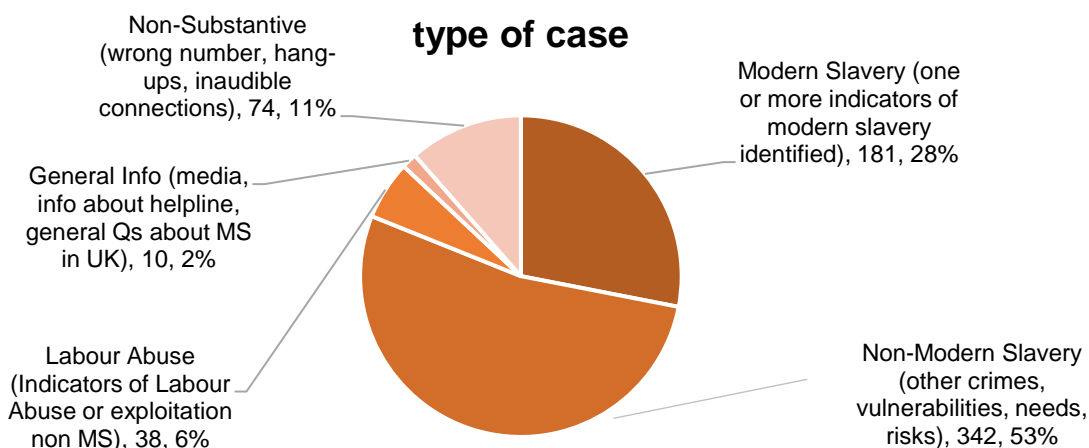

 **677** Calls into the Helpline - 08000 121 700

 **189** Online reports - www.modernslaveryhelpline.org

 **2** App submissions

 **645** Cases | **181** Cases of modern slavery

 **528** Potential victims of modern slavery indicated

110 Potential victims of labour abuse indicated

 **636** Referrals and signposts

referrals and signposts

Disclaimer: This report represents a summary of the calls received into the UK-wide Modern Slavery & Exploitation Helpline between 1 and 30 September 2023. It is not intended to provide a comprehensive assessment of modern slavery in the UK. The number of potential modern slavery cases and victims indicated are based on the information provided to the Helpline at the time of the contact. The Helpline does not corroborate or seek to prove the information provided.