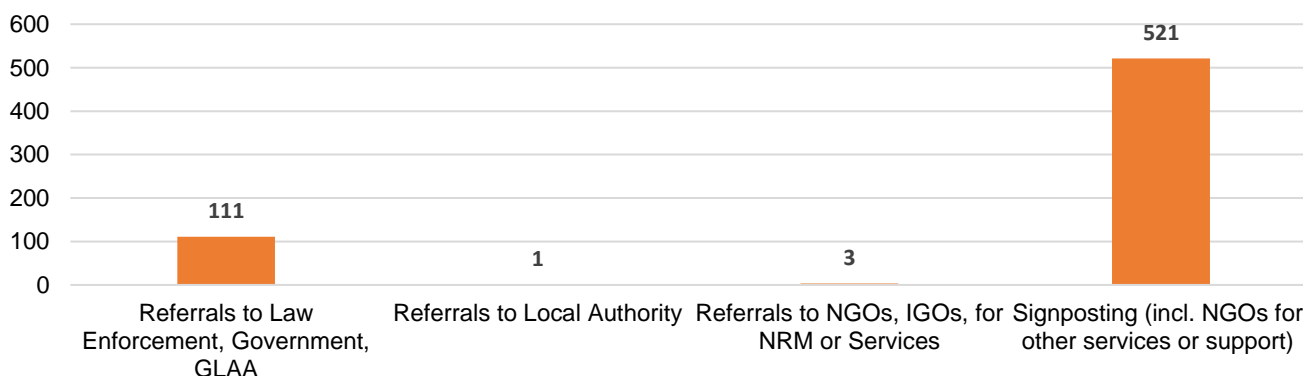

 **677** Calls into the Helpline - 08000 121 700

 **189** Online reports - www.modernslaveryhelpline.org

 **2** App submissions

 **645** Cases | **181** Cases of modern slavery

 **528** Potential victims of modern slavery indicated

110 Potential victims of labour abuse indicated

 **636** Referrals and signposts

referrals and signposts

Disclaimer: This report represents a summary of the calls received into the UK-wide Modern Slavery & Exploitation Helpline between 1 and 30 September 2023. It is not intended to provide a comprehensive assessment of modern slavery in the UK. The number of potential modern slavery cases and victims indicated are based on the information provided to the Helpline at the time of the contact. The Helpline does not corroborate or seek to prove the information provided.