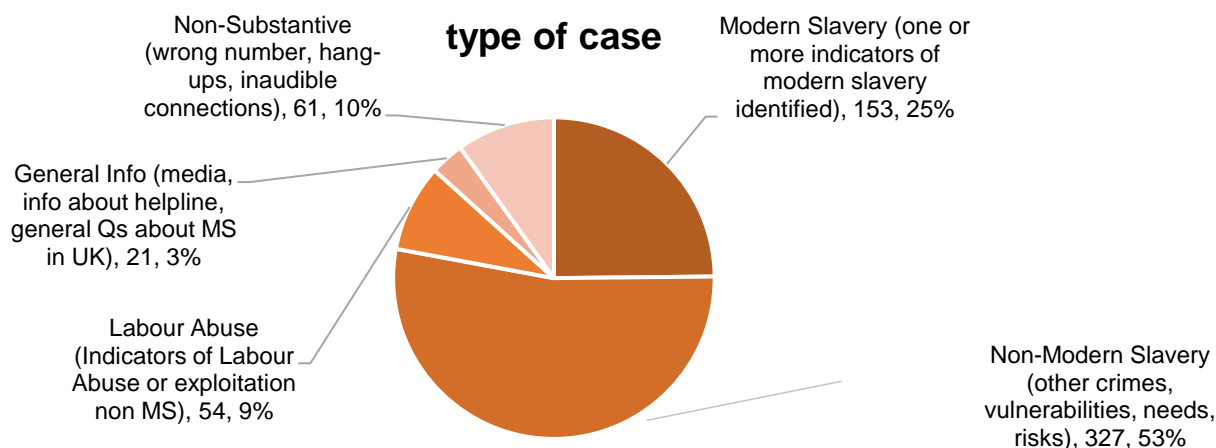

**645** Calls into the Helpline - 08000 121 700

**252** Online reports - [www.modernslaveryhelpline.org](http://www.modernslaveryhelpline.org)

**4** App submissions

**616** Cases

**153** Cases of modern slavery

**396** Potential victims of modern slavery indicated

**223** Potential victims of labour abuse indicated

**706** Referrals and signposts

## referrals and signposts

**Disclaimer:** This report represents a summary of the calls received into the UK-wide Modern Slavery & Exploitation Helpline between 1 and 31 January 2024. It is not intended to provide a comprehensive assessment of modern slavery in the UK. The number of potential modern slavery cases and victims indicated are based on the information provided to the Helpline at the time of the contact. The Helpline does not corroborate or seek to prove the information provided.