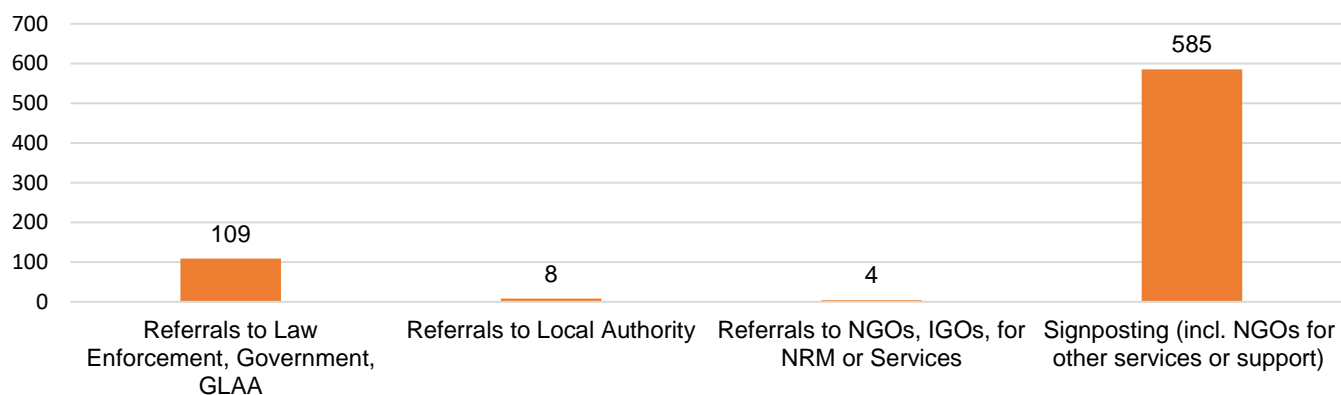

**645** Calls into the Helpline - 08000 121 700

**252** Online reports - [www.modernslaveryhelpline.org](http://www.modernslaveryhelpline.org)

**4** App submissions

**616** Cases

**153** Cases of modern slavery

**396** Potential victims of modern slavery indicated

**223** Potential victims of labour abuse indicated

**706** Referrals and signposts

## referrals and signposts

**Disclaimer:** This report represents a summary of the calls received into the UK-wide Modern Slavery & Exploitation Helpline between 1 and 31 January 2024. It is not intended to provide a comprehensive assessment of modern slavery in the UK. The number of potential modern slavery cases and victims indicated are based on the information provided to the Helpline at the time of the contact. The Helpline does not corroborate or seek to prove the information provided.